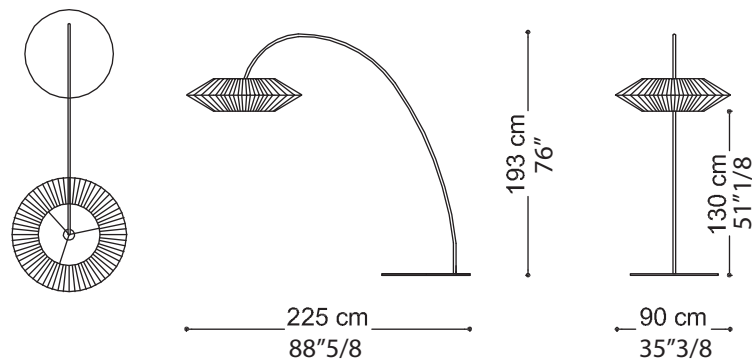

Arte

Description

Floor lamp with epoxy varnish without solvents.
Bright chrome finish frame.

Dimensions

35"3/8W x 88"5/8D x 76"H

Finishes and materials

Structure in: Metal, chrome finis
Lampshade: Fabric.

(For more specifications, please refer to "Finishes & Materials")