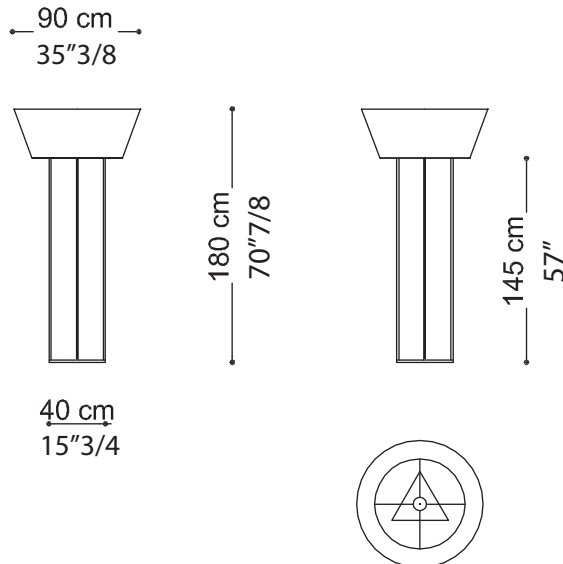

### *Description*

Floor lamp with conic lampshade.  
Steel base with triangle shape.  
Finish with epoxy varnish without solvents.  
Bright chrome finish frame.

### *Dimensions*

Ø35"3/8 x 70"7/8H

### *Finishes and materials*

Structure in: Steel with chrome finish.  
Lampshade: Fabric.

(For more specifications, please refer to "Finishes & Materials")