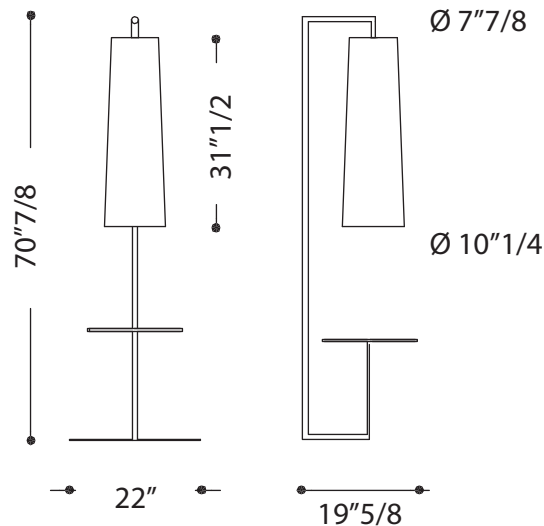

Help

Description

Floor lamp with side table included in chrome steel frame and fabric lampshade.

Dimensions

22"W x 19"5/8D x 70"7/8H

Finishes and materials

Structure in: Steel with chrome finish.
Lampshade: Fabric.