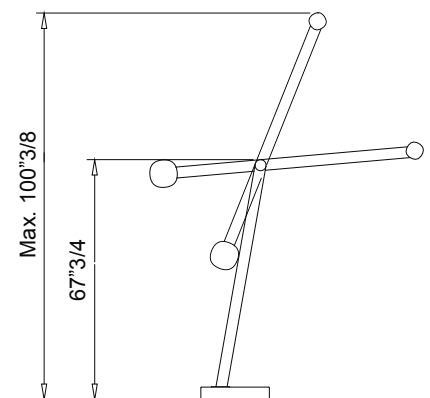

Archimede Lamp

Description

Luxury adjustable Archimede floor lamp with tempered glass supports, 5/8" thick. Turning round base in titanium finish. Lampholder in polished stainless steel.

This elegant designer floor lamp also comes, as an alternative combination, with base and lampholder in satin brass or dark brass finish. Light source: 12V Light system with 2 halogen bulbs each 50W.

Made in Italy.

Dimensions

19"5/8W x 78"3/4D x 67"3/4H (max. 100"3/8H)

Finishes and materials

Base: Titanium or satin finish: brass, dark brass.

Structure: Tempered glass (5/8"th.).

Lamp-holder: Polished stainless steel or satin finish: brass, dark brass.