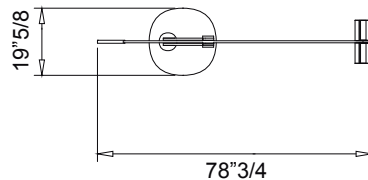

Archimede Lamp

Description

Luxury adjustable Archimede floor lamp with tempered glass supports, 5/8" thick. Turning round base in titanium finish. Lampholder in polished stainless steel.

This elegant designer floor lamp also comes, as an alternative combination, with base and lampholder in satin brass or dark brass finish. Light source: 12V Light system with 2 halogen bulbs each 50W.

Made in Italy.

Dimensions

19"5/8W x 78"3/4D x 67"3/4H (max. 100"3/8H)

Finishes and materials

Base: Titanium or satin finish: brass, dark brass.

Structure: Tempered glass (5/8"th.).

Lamp-holder: Polished stainless steel or satin finish: brass, dark brass.