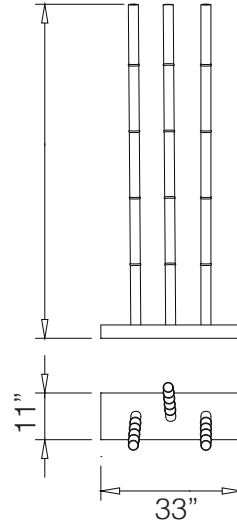

Bamboo Floor Lamp

Description

Floor lamp with wooden base shiny nero beluga lacquered and borosilicate glass tube in ribbed and sandblasted finish. LED lighting. Optional: lighting system with dimmer.

Dimensions

33"W x 11"D x 78"3/4H - 3 tubes

51"1/8W x 11"D x 78"3/4H - 6 tubes

Finishes and materials

Base: Wooden base, shiny nero beluga lacquered

Tubes: Glass, ribbed and sandblasted finish

(For more specifications, please refer to "Finishes & Materials")