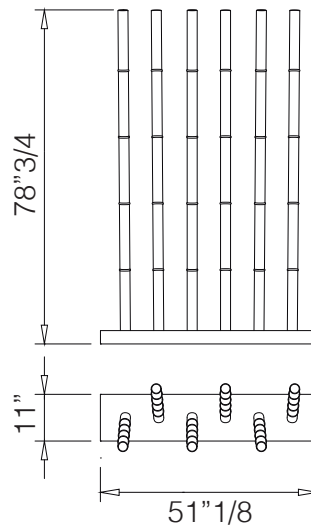

Bamboo Floor Lamp

Description

Floor lamp with wooden base shiny nero beluga lacquered and borosilicate glass tube in ribbed and sandblasted finish. LED lighting. Optional: lighting system with dimmer.

Dimensions

33"W x 11"D x 78"3/4H - 3 tubes

51"1/8W x 11"D x 78"3/4H - 6 tubes

Finishes and materials

Base: Wooden base, shiny nero beluga lacquered

Tubes: Glass, ribbed and sandblasted finish

(For more specifications, please refer to "Finishes & Materials")