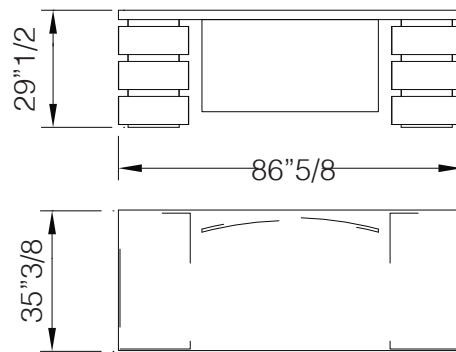

### *Dimensions*

With single drawer unit:

63"W x 27"1/2D x 29"1/2H

With double drawer unit:

86"5/8W x 35"3/8D x 29"1/2H

110"1/4W x 35"3/8D x 29"1/2H