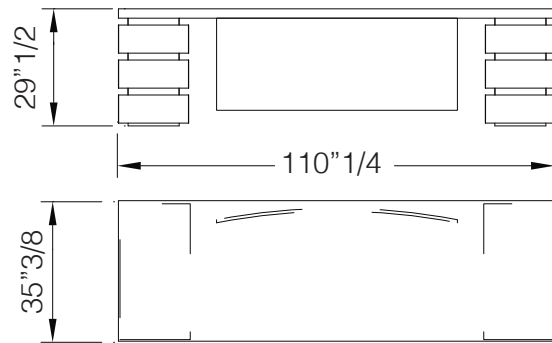

### *Dimensions*

With single drawer unit:

63"W x 27"1/2D x 29"1/2H

With double drawer unit:

86"5/8W x 35"3/8D x 29"1/2H

110"1/4W x 35"3/8D x 29"1/2H