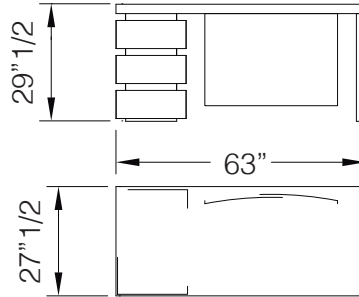

### *Dimensions*

With single drawer unit:

63"W x 27"1/2D x 29"1/2H

With double drawer unit:

86"5/8W x 35"3/8D x 29"1/2H

110"1/4W x 35"3/8D x 29"1/2H