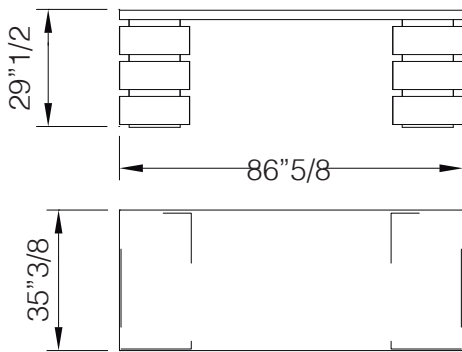

### *Dimensions*

With single drawer unit:

63"W x 27"1/2D x 29"1/2H

With double drawer unit:

86"5/8W x 35"3/8D x 29"1/2H

110"1/4W x 35"3/8D x 29"1/2H