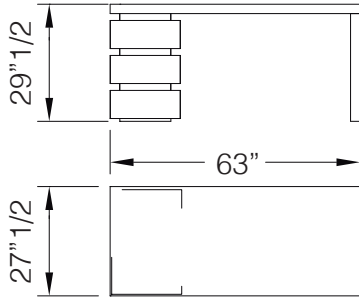

### *Dimensions*

With single drawer unit:

63"W x 27"1/2D x 29"1/2H

With double drawer unit:

86"5/8W x 35"3/8D x 29"1/2H

110"1/4W x 35"3/8D x 29"1/2H