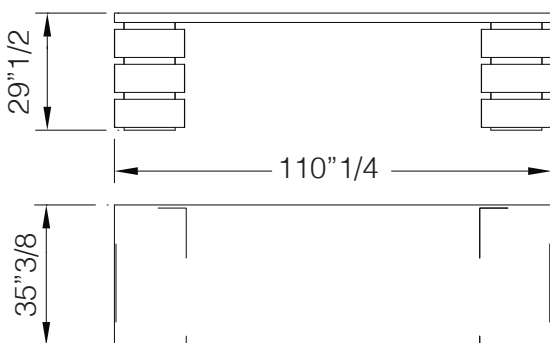

### *Dimensions*

With single drawer unit:

63"W x 27"1/2D x 29"1/2H

With double drawer unit:

86"5/8W x 35"3/8D x 29"1/2H

110"1/4W x 35"3/8D x 29"1/2H