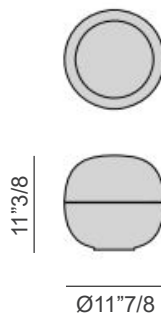

Bolla

Design: O. Favaretto

Description

Table lamp with base in solid ash and diffuser in white opal glass, smoked glass or silk glass.
Bulb: 1 x E 26 4/10 W.

Dimensions

Ø11"7/8 x 11"3/8H

Finishes and materials