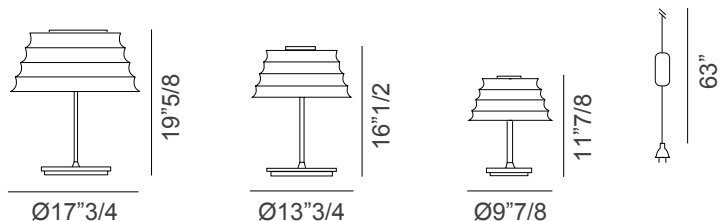

C'hi

Design: Umberto Asnago

Description

Table lamp with structure in nickel satin metal. Shade in blown glass in the following colors: transparent, white, silver or sand.
Large light source: 1 x 10W - E26 LED.
Medium light source: 1 x 10W - E26 LED.
Small light source: 1 x 5W - E12 LED.
Bulb not included.
Made in Italy.

Dimensions

Large: Ø17"3/4 x 19"5/8H
Medium: Ø13"3/4 x 16"1/2H
Small: Ø9"7/8 x 11"7/8H
Cable length: 63"

Finishes and materials

Structure: Nickel satin metal.
Shade: Transparent, white, silver or sand blown glass.