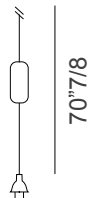

Glo

Design: Carlo Colombo

Description

Table lamp with outer shade in transparent, gold, silver, rose gold, black, blue, green, violet or 4 ever mirrored glass. Inner shade is sandblasted.

Large light source: 1x 10W - E26 LED.

Medium light source: 1x 5W - E12 LED.

Mini light source: 1x 4W - G9 LED.

Bulb not included. Dimmer included in large option. Made in Italy.

Dimensions

Large: Ø15" x 24"3/4H

Medium: Ø9"7/8 x 16"1/2H

Mini: Ø5"1/8 x 11"H

Cable length: 70"7/8

Large

Medium

Mini

Finishes and materials

Shade: Transparent, gold, silver, rose gold, black, blue, green, violet or 4 ever mirroring glass.

(For more specifications, please refer to "Finishes & Materials")