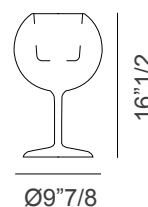

Glo

Design: Carlo Colombo

Description

Table lamp with outer shade in transparent, gold, silver, rose gold, black, blue, green, violet or 4 ever mirrored glass. Inner shade is sandblasted.

Large light source: 1x 10W - E26 LED.

Medium light source: 1x 5W - E12 LED.

Mini light source: 1x 4W - G9 LED.

Bulb not included. Dimmer included in large option. Made in Italy.

Dimensions

Large: Ø15" x 24"3/4H

Medium: Ø9"7/8 x 16"1/2H

Mini: Ø5"1/8 x 11"H

Cable length: 70"7/8

Large

Medium

Mini

Finishes and materials

Shade: Transparent, gold, silver, rose gold, black, blue, green, violet or 4 ever mirroring glass.

(For more specifications, please refer to "Finishes & Materials")