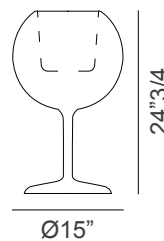

Glo

Design: Carlo Colombo

Description

Table lamp with outer shade in transparent, gold, silver, rose gold, black, blue, green, violet or 4 ever mirrored glass. Inner shade is sandblasted.

Large light source: 1x 10W - E26 LED.

Medium light source: 1x 5W - E12 LED.

Mini light source: 1x 4W - G9 LED.

Bulb not included. Dimmer included in large option. Made in Italy.

Dimensions

Large: Ø15" x 24"3/4H

Medium: Ø9"7/8 x 16"1/2H

Mini: Ø5"1/8 x 11"H

Cable length: 70"7/8

Large

Medium

Mini

Finishes and materials

Shade: Transparent, gold, silver, rose gold, black, blue, green, violet or 4 ever mirroring glass.

(For more specifications, please refer to "Finishes & Materials")