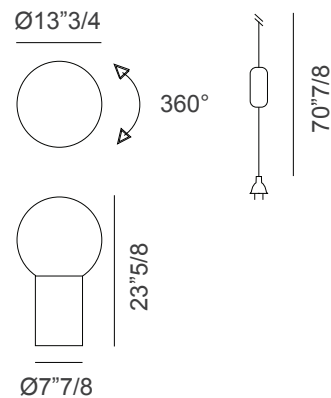

### *Description*

Table lamp with base in: natural oak, grey oak or stained anthracite wood or Carrara white marble. 360° turning bicolor blown glass shade in white/silver. Dimmer included.

**Light source:** 17,5W LED 3000 K.  
Made in Italy.

### *Dimensions*

Ø13"3/4 x 23"5/8H  
**Cable length:** 70"7/8  
**Base:** Ø7"7/8