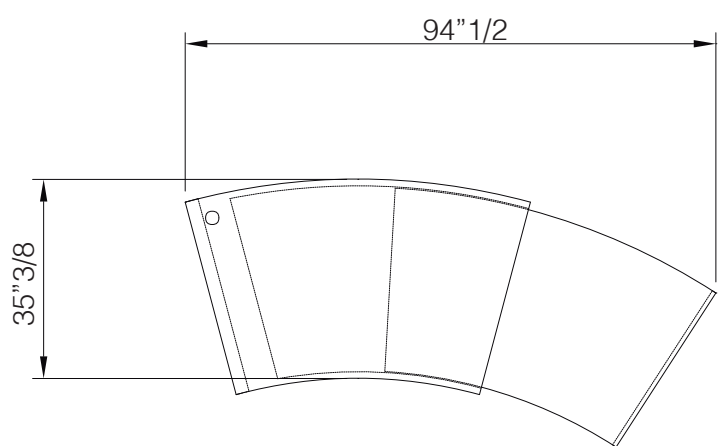

## *Description*

Desk with extensible top matt lacquered finish with 1 wooden side in same finish and 1 side in 3/4 th. Glass. Optional finishes: Top and 1 side in Canaletto Walnut / Top in shiny Ebony wood with side in Ebony or in nero beluga shiny finish / Top covered in leather with wooden side nero beluga matt lacquered

## *Dimensions*

70"7/8W (to 94"1/2W) x 35"3/8D x 29"1/2H