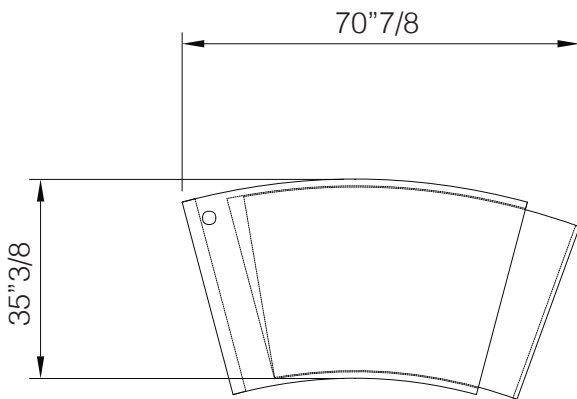

## *Description*

Desk with extensible top matt lacquered finish with 1 wooden side in same finish and 1 side in 3/4 th. Glass. Optional finishes: Top and 1 side in Canaletto Walnut / Top in shiny Ebony wood with side in Ebony or in nero beluga shiny finish / Top covered in leather with wooden side nero beluga matt lacquered

## *Dimensions*

70"7/8W (to 94"1/2W) x 35"3/8D x 29"1/2H