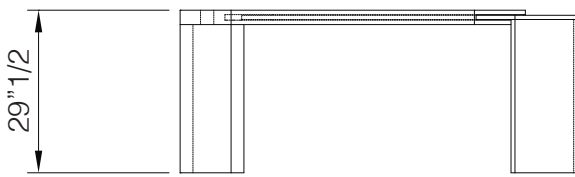

## *Description*

Desk with extensible top matt lacquered finish with 1 wooden side in same finish and 1 side in 3/4 th. Glass. Optional finishes: Top and 1 side in Canaletto Walnut / Top in shiny Ebony wood with side in Ebony or in nero beluga shiny finish / Top covered in leather with wooden side nero beluga matt lacquered

## *Dimensions*

70"7/8W (to 94"1/2W) x 35"3/8D x 29"1/2H