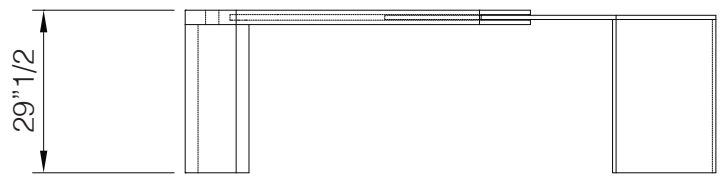

## *Description*

Desk with extensible top matt lacquered finish with 1 wooden side in same finish and 1 side in 3/4 th. Glass. Optional finishes: Top and 1 side in Canaletto Walnut / Top in shiny Ebony wood with side in Ebony or in nero beluga shiny finish / Top covered in leather with wooden side nero beluga matt lacquered

## *Dimensions*

70"7/8W (to 94"1/2W) x 35"3/8D x 29"1/2H