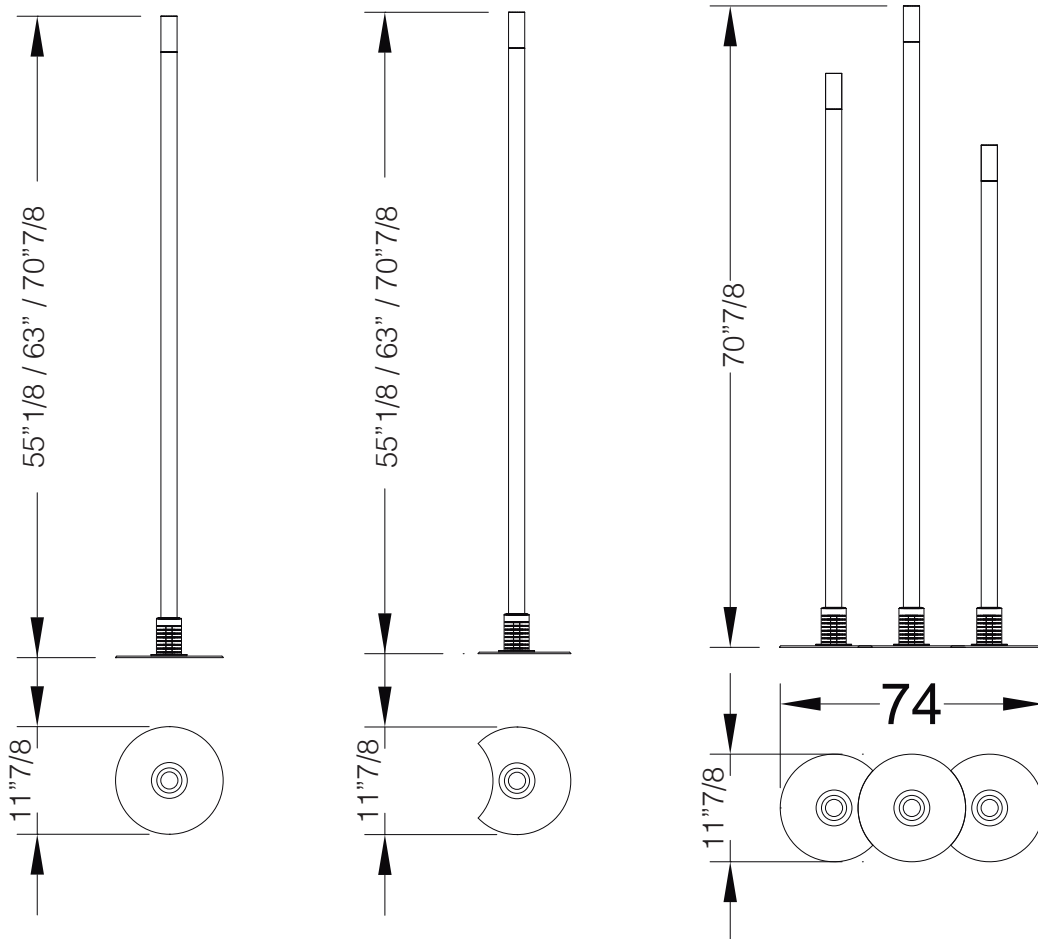

Lucciola Floor Lamp

Description

Floor lamp in handmade Murano glass with sandblasted top and round or half-moon mirror base. LED lighting system.

Dimensions

Ø 11"7/8 x 55"1/8H

Ø 11"7/8 x 63"H

Ø 11"7/8 x 70"7/8H

Finishes and materials

Tube: Handmade Murano glass with sandblasted top

Base: Round or half-moon in mirror glass

(For more specifications, please refer to "Finishes & Materials")