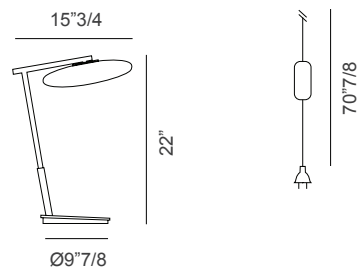

## *Description*

Table lamp with metal structure in graphite matt or brushed bronze. Shade in white blown glass.

**Light source:** 10W LED 3000 K.  
Made in Italy.

## *Dimensions*

15"3/4W x 22"H

**Base:** Ø9"7/8

**Shade:** Ø11"7/8

**Cable length:** 70"7/8