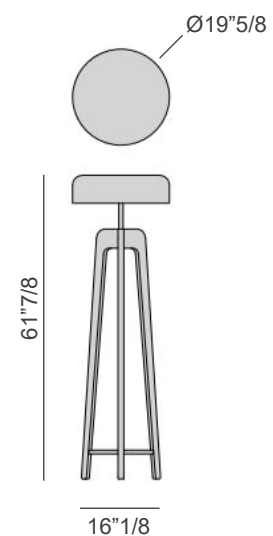

## *Description*

Floor lamp in solid canaletto walnut and tin-plated shade.  
Bulb: 3 x E 26 max 100 W. Suitable for fluorescent and LED bulbs.

## *Dimensions*

Ø19"5/8 x 61"7/8H