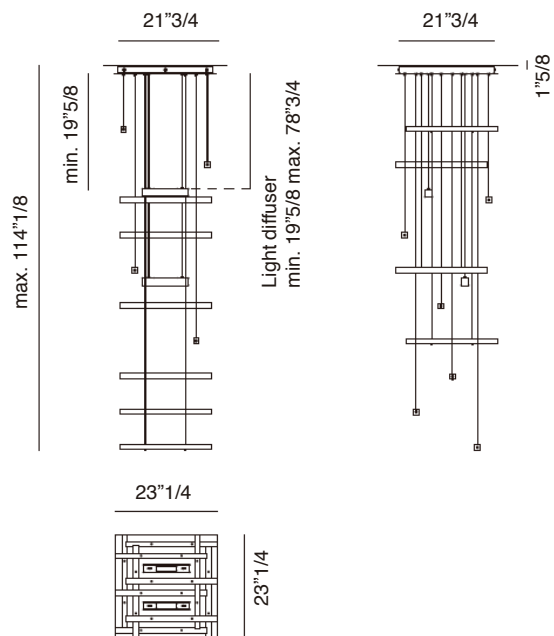

Explo

Design: Manuel Vician

Description

Suspension lamp with white painted metal and steel frame with hand-made Murano glass bars, available with red or white interior.

Linear halogen eco light source with R7S fitting.

Customized compositions possible.

Dimensions:

23"1/4W x 23"1/4D X 114"1/8H max.
Min. Height: 19"5/8

 120V model: Halogen R7s 2 x 120W [4 3/4"], 120/277V, T3

LAMPS ARE NOT INCLUDED

Finishes and materials

Frame: White painted metal and steel.

Lampshade: White or red Murano glass bars.

For more specifications, please refer to "Finishes & Materials"