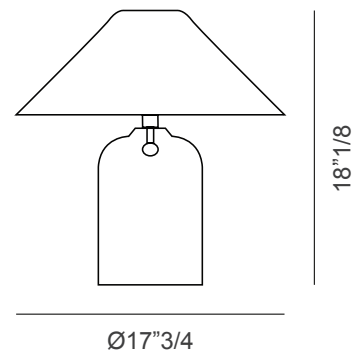

## *Description*

Table lamp with a design that combines a classical concept with a retro inspiration. The crystal base and the white lampshade give a warm accent to the light. Metal parts in glossy chrome. Made in Italy.

## *Dimensions*

**Alega LT:** Ø17"3/4 x 18"1/8H