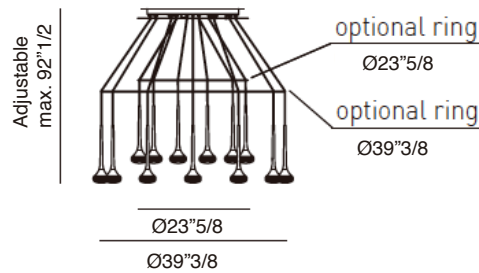

Fairy

Design: Manuel Vician

Description

Suspension lamp with chrome aluminium frame and glass diffuser in crystal, amber or grey color.

Optional metal rings (Ø23"5/8, 39"3/8)

Available with 12 or 18 glass diffusers.
Available with 12 or 18 glass diffusers.

Dimensions:

Ø23"5/8 x 98"3/8H

cristallo / crystal

ambra / amber

grigio / grey

12 Glass Diffusers

With Optional Rings

12 Glass Diffusers

With Optional Rings

Finishes and materials

Frame: Chrome-plated aluminium.

Lampshade: Glass (Crystal, amber or grey)

Optional metal rings (Ø23 5/8, 39 3/8)

Available with 12 or 18 glass diffusers.

Light Source: LED 6,8W / warm light
range 2700-3000K