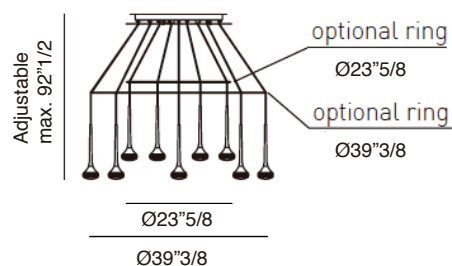

Fairy

Design: Manuel Vician

Description

Suspension lamp with chrome aluminium frame and glass diffuser in crystal, amber or grey color.

Optional metal rings (Ø23"5/8, 39"3/8)

Available with 12 or 18 glass diffusers.
Available with 12 or 18 glass diffusers.

Dimensions:

Ø23"5/8 x 98"3/8H

cristallo / crystal

ambra / amber

grigio / grey

12 Glass Diffusers

With Optional Rings

12 Glass Diffusers

With Optional Rings

Finishes and materials

Frame: Chrome-plated aluminium.

Lampshade: Glass (Crystal, amber or grey)

Optional metal rings (Ø23 5/8, 39 3/8)

Available with 12 or 18 glass diffusers.

Light Source: LED 6,8W / warm light
range 2700-3000K