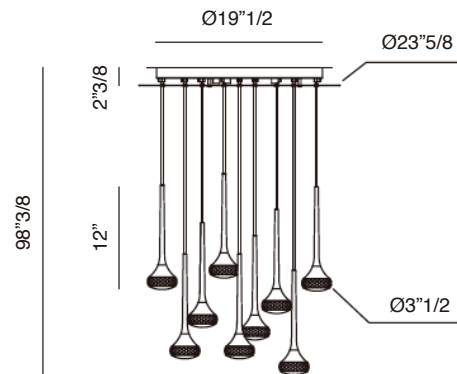

Fairy

Design: Manuel Vician

Description

Suspension lamp with chrome aluminium frame and glass diffuser in crystal, amber or grey color.

Optional metal rings (Ø23"5/8, 39"3/8)

Available with 12 or 18 glass diffusers.
Available with 12 or 18 glass diffusers.

Dimensions:

Ø23"5/8 x 98"3/8H

cristallo / crystal

ambra / amber

grigio / grey

12 Glass Diffusers

With Optional Rings

12 Glass Diffusers

With Optional Rings

Finishes and materials

Frame: Chrome-plated aluminium.

Lampshade: Glass (Crystal, amber or grey)

Optional metal rings (Ø23 5/8, 39 3/8)

Available with 12 or 18 glass diffusers.

Light Source: LED 6,8W / warm light
range 2700-3000K