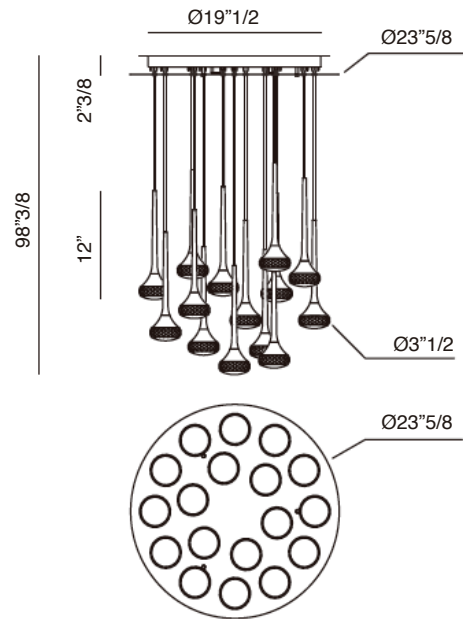

Fairy

Design: Manuel Vician

Description

Suspension lamp with chrome aluminium frame and glass diffuser in crystal, amber or grey color.

Optional metal rings (Ø23"5/8, 39"3/8)

Available with 12 or 18 glass diffusers.
Available with 12 or 18 glass diffusers.

Dimensions:

Ø23"5/8 x 98"3/8H

cristallo / crystal

ambra / amber

grigio / grey

12 Glass Diffusers

With Optional Rings

12 Glass Diffusers

With Optional Rings

Finishes and materials

Frame: Chrome-plated aluminium.

Lampshade: Glass (Crystal, amber or grey)

Optional metal rings (Ø23 5/8, 39 3/8)

Available with 12 or 18 glass diffusers.

Light Source: LED 6,8W / warm light
range 2700-3000K