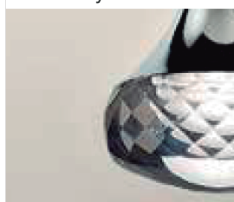

Product: Fairy

GLASS DIFFUSER

Crystal

Amber

Grey

FRAME

Chromed steel