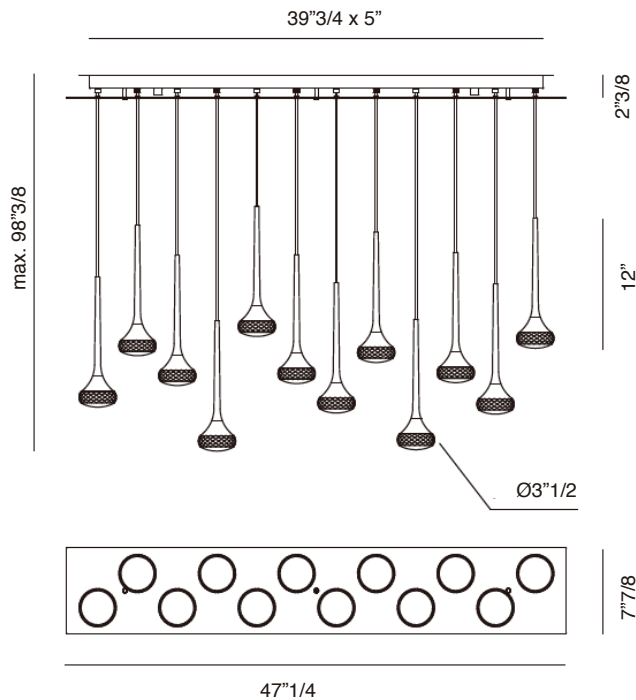

Fairy

Design: Manuel Vician

Description

Suspension lamp with chrome aluminium frame and glass diffuser in crystal, amber or grey color.

Dimensions:

47"1/4W x 7"7/8D x 98"3/8H max.

Finishes and materials

Frame: Chrome-plated aluminium.

Lampshade: Glass (Crystal, amber or grey)

Light Source: LED 12 x 6,8W / warm light
range 2700-3000K

For more specifications, please refer to "Finishes & Materials"

cristallo / crystal

ambra / amber

grigio / grey