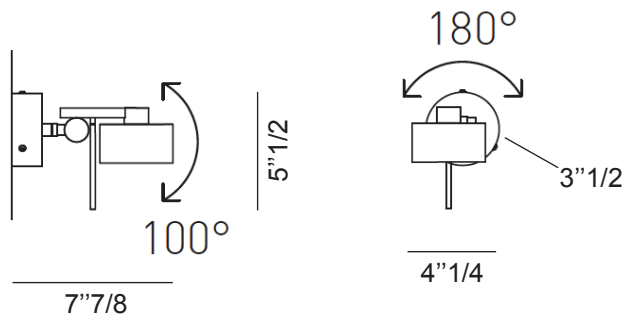

Ax20

Design: Manuel Vivian

Description

Wall/recessed lamp made of metal with a chrome-plated finish. The direction of the light beam can be manually adjusted. Light source with G9 fitting.

Dimensions

4"1/4W X 7"7/8D X 5"1/2H
Canopy: Ø3"1/2

Finishes and materials

Metal: Chrome-plated finish.

Source: G9 1 x Max 60W halogen