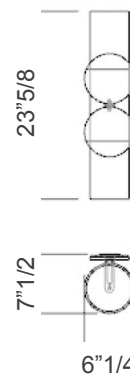

Bulles XL

Description

High-end Bulles XL Wall Lamp with support in smoked mirror glass. The support can also have "London" engravings. This luxury Italian Lighting is equipped with 2 "light filter" spheres. Internal LED (2 x 3,5W G9 110-240V 3000K). A sophisticated Italian designer lamp, ideal for refined areas. Made in Italy.

Dimensions

6"1/4W x 23"5/8H x 7"1/2D

Finishes and materials

Support: Smoked mirror glass. Support can also have "London" engravings.

(For more specifications, please refer to "Finishes & Materials")