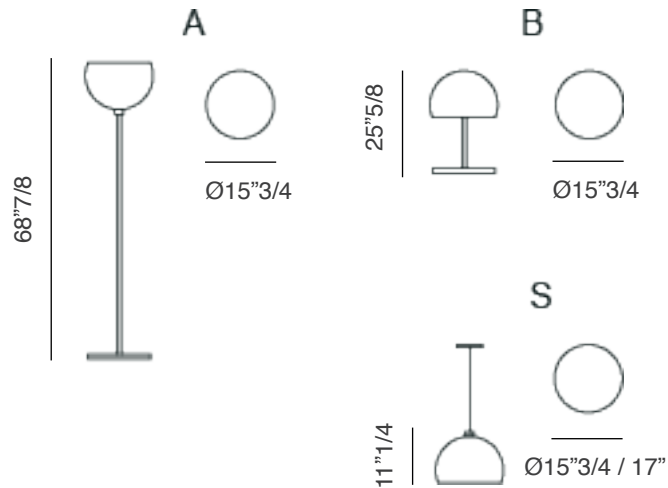

Calimero

Design: STC Studio

Description

Table lamp, suspension lamp and floor lamp. Table lamp with frame and lampshade in chromed (08) steel. Bulb not included.

Finishes and materials

Lampshade & Frame: Chromed steel.

(For more specifications, please refer to "Finishes & Materials")

Calimero Floor Lamp A: $\text{Ø}15\text{''}3/4 \times 68\text{''}7/8\text{H}$

Calimero Table Lamp B: $\text{Ø}15\text{''}3/4 \times 25\text{''}5/8\text{H}$

Calimero Suspension Lamp C: $\text{Ø}15\text{''}3/4 / 17\text{''} \times 11\text{''}1/4\text{H}$

A: 1 E27 energy saving lamp 20W with switch.

B: 2 E27 energy saving lamp 11W with switch.

S: 1 G9 led lamp 3W.