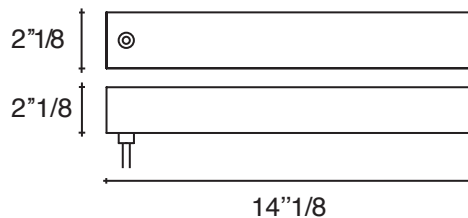

I Lucci Argentati

Dimintions

57"W x 5"1/2"D x 78"3/4"H

Body:

Canopy:

Light Source | LED light

Input: 100-277 Vac. 50/60Hz
 Total output - 3590 lumen
 Color temperature - 3000 K
 Color accuracy - 90 CRI
 Total nominal power consumption - 31,5 Watt
 Power supply included in canopy

70"7/8W x 5"1/2"D x 78"3/4"H

Light Source | LED light

Input: 100-277 Vac. 50/60Hz
 Total output - 4100 lumen
 Color temperature - 3000 K
 Color accuracy - 90 CRI
 Total nominal power consumption - 36 Watt
 Power supply included in canopy

I Lucci Argentati

Dimintions

86"5/8W x 5"1/2D x 78"3/4H

Light Source | LED light

Input: 100-277 Vac. 50/60Hz
 Total output - 5130 lumen
 Color temperature - 3000 K
 Color accuracy - 90 CRI
 Total nominal power consumption - 45 Watt
 Power supply included in canopy

104"3/8W x 5"1/2D x 78"3/4H

Light Source | LED light

Input: 100-277 Vac. 50/60Hz
 Total output - 5130 lumen
 Color temperature - 3000 K
 Color accuracy - 90 CRI
 Total nominal power consumption - 45 Watt
 Power supply included in canopy