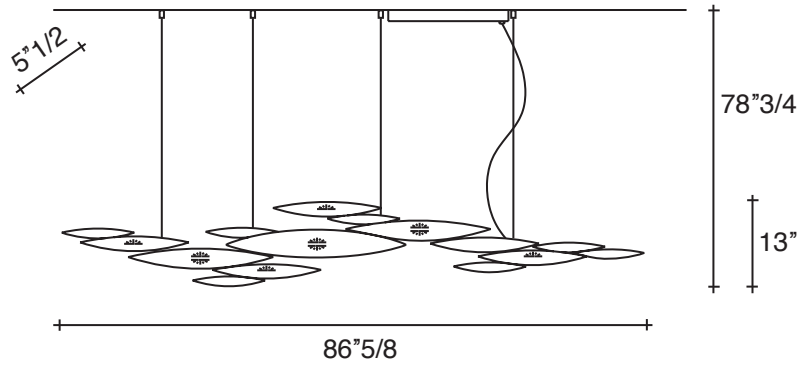

I Lucci Argentati

Dimintions

57"W x 5"1/2"D x 78"3/4"H

Body:

Canopy:

Light Source | LED light

Input: 100-277 Vac. 50/60Hz
 Total output - 3590 lumen
 Color temperature - 3000 K
 Color accuracy - 90 CRI
 Total nominal power consumption - 31,5 Watt
 Power supply included in canopy

70"7/8W x 5"1/2"D x 78"3/4"H

Light Source | LED light

Input: 100-277 Vac. 50/60Hz
 Total output - 4100 lumen
 Color temperature - 3000 K
 Color accuracy - 90 CRI
 Total nominal power consumption - 36 Watt
 Power supply included in canopy

I Lucci Argentati

Dimintions

86"5/8W x 5"1/2D x 78"3/4H

Light Source | LED light

Input: 100-277 Vac. 50/60Hz
 Total output - 5130 lumen
 Color temperature - 3000 K
 Color accuracy - 90 CRI
 Total nominal power consumption - 45 Watt
 Power supply included in canopy

104"3/8W x 5"1/2D x 78"3/4H

Light Source | LED light

Input: 100-277 Vac. 50/60Hz
 Total output - 5130 lumen
 Color temperature - 3000 K
 Color accuracy - 90 CRI
 Total nominal power consumption - 45 Watt
 Power supply included in canopy