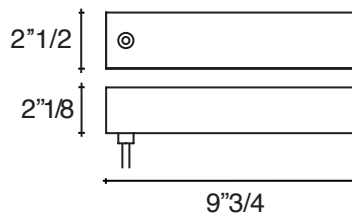

I Lucci Argentati

Dimintions

57"W x 5"1/2"D x 78"3/4"H

Body:

Canopy:

Light Source | LED light

Input: 100-277 Vac. 50/60Hz
 Total output - 3590 lumen
 Color temperature - 3000 K
 Color accuracy - 90 CRI
 Total nominal power consumption - 31,5 Watt
 Power supply included in canopy

70"7/8W x 5"1/2"D x 78"3/4"H

Light Source | LED light

Input: 100-277 Vac. 50/60Hz
 Total output - 4100 lumen
 Color temperature - 3000 K
 Color accuracy - 90 CRI
 Total nominal power consumption - 36 Watt
 Power supply included in canopy

I Lucci Argentati

Dimintions

86"5/8W x 5"1/2D x 78"3/4H

Light Source | LED light

Input: 100-277 Vac. 50/60Hz
 Total output - 5130 lumen
 Color temperature - 3000 K
 Color accuracy - 90 CRI
 Total nominal power consumption - 45 Watt
 Power supply included in canopy

104"3/8W x 5"1/2D x 78"3/4H

Light Source | LED light

Input: 100-277 Vac. 50/60Hz
 Total output - 5130 lumen
 Color temperature - 3000 K
 Color accuracy - 90 CRI
 Total nominal power consumption - 45 Watt
 Power supply included in canopy