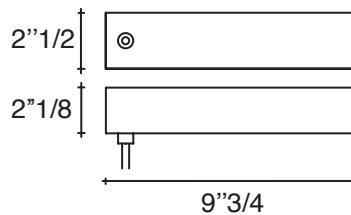

I Lucci Argentati

Dimintions

57"W x 5"1/2"D x 78"3/4"H

Body:

Canopy:

Light Source | LED light

Input: 100-277 Vac. 50/60Hz
 Total output - 3590 lumen
 Color temperature - 3000 K
 Color accuracy - 90 CRI
 Total nominal power consumption - 31,5 Watt
 Power supply included in canopy

70"7/8W x 5"1/2"D x 78"3/4"H

Light Source | LED light

Input: 100-277 Vac. 50/60Hz
 Total output - 4100 lumen
 Color temperature - 3000 K
 Color accuracy - 90 CRI
 Total nominal power consumption - 36 Watt
 Power supply included in canopy

I Lucci Argentati

Dimintions

86"5/8W x 5"1/2D x 78"3/4H

Light Source | LED light

Input: 100-277 Vac. 50/60Hz
 Total output - 5130 lumen
 Color temperature - 3000 K
 Color accuracy - 90 CRI
 Total nominal power consumption - 45 Watt
 Power supply included in canopy

104"3/8W x 5"1/2D x 78"3/4H

Light Source | LED light

Input: 100-277 Vac. 50/60Hz
 Total output - 5130 lumen
 Color temperature - 3000 K
 Color accuracy - 90 CRI
 Total nominal power consumption - 45 Watt
 Power supply included in canopy