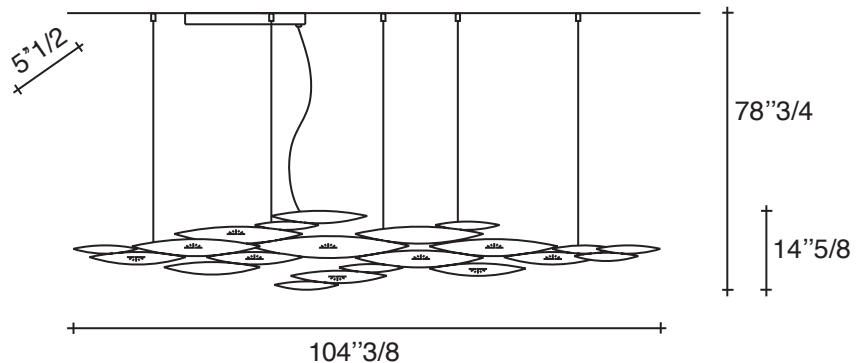

I Lucci Argentati

Dimintions

57"W x 5"1/2"D x 78"3/4"H

Body:

Canopy:

Light Source | LED light

Input: 100-277 Vac. 50/60Hz
 Total output - 3590 lumen
 Color temperature - 3000 K
 Color accuracy - 90 CRI
 Total nominal power consumption - 31,5 Watt
 Power supply included in canopy

70"7/8W x 5"1/2"D x 78"3/4"H

Light Source | LED light

Input: 100-277 Vac. 50/60Hz
 Total output - 4100 lumen
 Color temperature - 3000 K
 Color accuracy - 90 CRI
 Total nominal power consumption - 36 Watt
 Power supply included in canopy

I Lucci Argentati

Dimintions

86"5/8W x 5"1/2D x 78"3/4H

Light Source | LED light

Input: 100-277 Vac. 50/60Hz
 Total output - 5130 lumen
 Color temperature - 3000 K
 Color accuracy - 90 CRI
 Total nominal power consumption - 45 Watt
 Power supply included in canopy

104"3/8W x 5"1/2D x 78"3/4H

Light Source | LED light

Input: 100-277 Vac. 50/60Hz
 Total output - 5130 lumen
 Color temperature - 3000 K
 Color accuracy - 90 CRI
 Total nominal power consumption - 45 Watt
 Power supply included in canopy