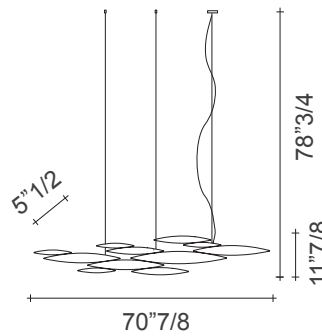

Finishes and materials

Diffuser: White polished or brushed
polished nickel.

(For more specifications, please refer to "Finishes & Materials")

I Lucci Argentati

Dimensions

- A) 57"W x 5"1/2"D x 78"3/4"H
- B) 70"7/8 W x 5"1/2"D x 78"3/4"H
- C) 86"5/8 W x 5"1/2"D x 78"3/4"H
- D) 104"3/8 W x 5"1/2"D x 78"3/4"H

Canopy: 14"1/8 W x 2"1/8 D x 2"1/8 H
Canopy for DALI: 15"3/4 W x 4" D x 2"1/8 H

Option A

Option B

Option C

Option D

Canopy

Canopy for DALI