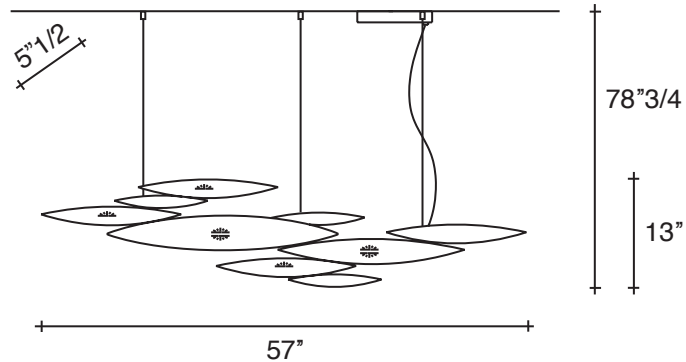

I Lucci Argentati

Dimintions

57"W x 5"1/2"D x 78"3/4"H

Body:

Canopy:

Light Source | LED light

Input: 100-277 Vac. 50/60Hz
 Total output - 3590 lumen
 Color temperature - 3000 K
 Color accuracy - 90 CRI
 Total nominal power consumption - 31,5 Watt
 Power supply included in canopy

70"7/8W x 5"1/2"D x 78"3/4"H

Light Source | LED light

Input: 100-277 Vac. 50/60Hz
 Total output - 4100 lumen
 Color temperature - 3000 K
 Color accuracy - 90 CRI
 Total nominal power consumption - 36 Watt
 Power supply included in canopy

I Lucci Argentati

Dimintions

86"5/8W x 5"1/2D x 78"3/4H

Light Source | LED light

Input: 100-277 Vac. 50/60Hz
 Total output - 5130 lumen
 Color temperature - 3000 K
 Color accuracy - 90 CRI
 Total nominal power consumption - 45 Watt
 Power supply included in canopy

104"3/8W x 5"1/2D x 78"3/4H

Light Source | LED light

Input: 100-277 Vac. 50/60Hz
 Total output - 5130 lumen
 Color temperature - 3000 K
 Color accuracy - 90 CRI
 Total nominal power consumption - 45 Watt
 Power supply included in canopy