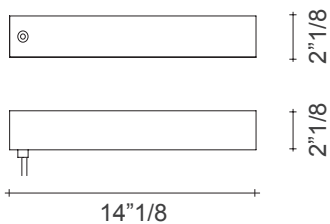

Finishes and materials

Diffuser: White polished or brushed
polished nickel.

(For more specifications, please refer to "Finishes & Materials")

I Lucci Argentati

Dimensions

- A) 57"W x 5"1/2"D x 78"3/4"H
- B) 70"7/8 W x 5"1/2"D x 78"3/4"H
- C) 86"5/8 W x 5"1/2"D x 78"3/4"H
- D) 104"3/8 W x 5"1/2"D x 78"3/4"H

Canopy: 14"1/8 W x 2"1/8 D x 2"1/8 H
Canopy for DALI: 15"3/4 W x 4" D x 2"1/8 H

Option A

Option B

Option C

Option D

Canopy

Canopy for DALI