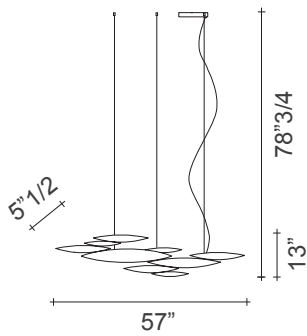

Finishes and materials

Diffuser: White polished or brushed
polished nickel.

(For more specifications, please refer to "Finishes & Materials")

I Lucci Argentati

Dimensions

- A) 57"W x 5"1/2"D x 78"3/4"H
- B) 70"7/8 W x 5"1/2"D x 78"3/4"H
- C) 86"5/8 W x 5"1/2"D x 78"3/4"H
- D) 104"3/8 W x 5"1/2"D x 78"3/4"H

Canopy: 14"1/8 W x 2"1/8 D x 2"1/8 H
Canopy for DALI: 15"3/4 W x 4" D x 2"1/8 H

Option A

Option B

Option C

Option D

Canopy

Canopy for DALI