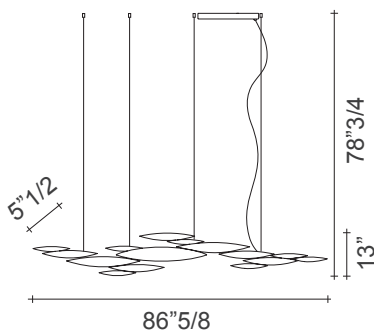

Finishes and materials

Diffuser: White polished or brushed
polished nickel.

(For more specifications, please refer to "Finishes & Materials")

I Lucci Argentati

Dimensions

- A) 57"W x 5"1/2"D x 78"3/4"H
- B) 70"7/8 W x 5"1/2"D x 78"3/4"H
- C) 86"5/8 W x 5"1/2"D x 78"3/4"H
- D) 104"3/8 W x 5"1/2"D x 78"3/4"H

Canopy: 14"1/8 W x 2"1/8 D x 2"1/8 H
Canopy for DALI: 15"3/4 W x 4" D x 2"1/8 H

Option A

Option B

Option C

Option D

Canopy

Canopy for DALI