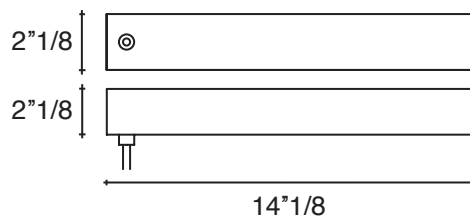

I Lucci Argentati

Dimintions

57"W x 5"1/2"D x 78"3/4"H

Body:

Canopy:

Light Source | LED light

Input: 100-277 Vac. 50/60Hz
 Total output - 3590 lumen
 Color temperature - 3000 K
 Color accuracy - 90 CRI
 Total nominal power consumption - 31,5 Watt
 Power supply included in canopy

70"7/8W x 5"1/2"D x 78"3/4"H

Light Source | LED light

Input: 100-277 Vac. 50/60Hz
 Total output - 4100 lumen
 Color temperature - 3000 K
 Color accuracy - 90 CRI
 Total nominal power consumption - 36 Watt
 Power supply included in canopy

I Lucci Argentati

Dimintions

86"5/8W x 5"1/2D x 78"3/4H

Light Source | LED light

Input: 100-277 Vac. 50/60Hz
 Total output - 5130 lumen
 Color temperature - 3000 K
 Color accuracy - 90 CRI
 Total nominal power consumption - 45 Watt
 Power supply included in canopy

104"3/8W x 5"1/2D x 78"3/4H

Light Source | LED light

Input: 100-277 Vac. 50/60Hz
 Total output - 5130 lumen
 Color temperature - 3000 K
 Color accuracy - 90 CRI
 Total nominal power consumption - 45 Watt
 Power supply included in canopy