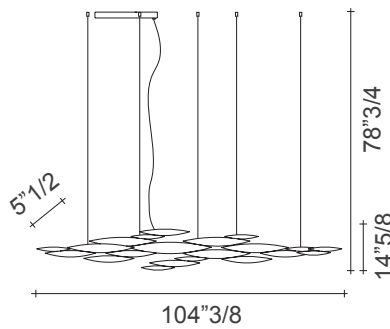

I Lucci Argentati

Design: Dodo Arslan

Description

Suspension lamp with diffuser in metal available in two different finishes. Canopy same color as diffuser. Made in Italy.

Light source:

A) Integrated LED 7x4,5W 3710 lm
CRI 90 2700 or 3000K.

Finishes and materials

Diffuser: White polished or brushed
polished nickel.

(For more specifications, please refer to "Finishes & Materials")

I Lucci Argentati

Dimensions

- A) 57"W x 5"1/2"D x 78"3/4"H
- B) 70"7/8 W x 5"1/2"D x 78"3/4"H
- C) 86"5/8 W x 5"1/2"D x 78"3/4"H
- D) 104"3/8 W x 5"1/2"D x 78"3/4"H

Canopy: 14"1/8 W x 2"1/8 D x 2"1/8 H
Canopy for DALI: 15"3/4 W x 4" D x 2"1/8 H

Option A

Option B

Option C

Option D

Canopy

Canopy for DALI