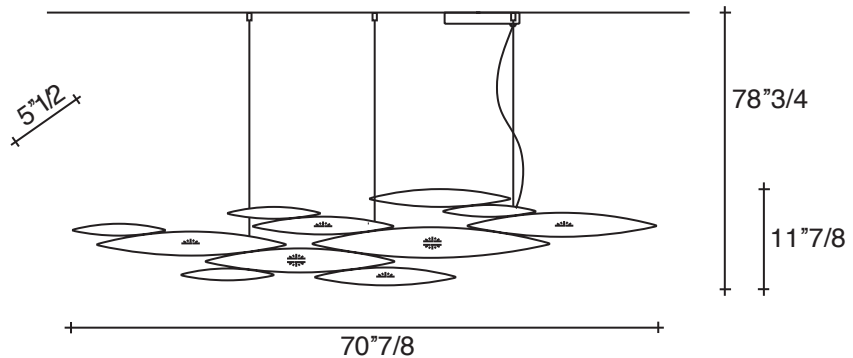

I Lucci Argentati

Dimintions

57"W x 5"1/2"D x 78"3/4"H

Body:

Canopy:

Light Source | LED light

Input: 100-277 Vac. 50/60Hz
 Total output - 3590 lumen
 Color temperature - 3000 K
 Color accuracy - 90 CRI
 Total nominal power consumption - 31,5 Watt
 Power supply included in canopy

70"7/8W x 5"1/2"D x 78"3/4"H

Light Source | LED light

Input: 100-277 Vac. 50/60Hz
 Total output - 4100 lumen
 Color temperature - 3000 K
 Color accuracy - 90 CRI
 Total nominal power consumption - 36 Watt
 Power supply included in canopy

I Lucci Argentati

Dimintions

86"5/8W x 5"1/2D x 78"3/4H

Light Source | LED light

Input: 100-277 Vac. 50/60Hz
 Total output - 5130 lumen
 Color temperature - 3000 K
 Color accuracy - 90 CRI
 Total nominal power consumption - 45 Watt
 Power supply included in canopy

104"3/8W x 5"1/2D x 78"3/4H

Light Source | LED light

Input: 100-277 Vac. 50/60Hz
 Total output - 5130 lumen
 Color temperature - 3000 K
 Color accuracy - 90 CRI
 Total nominal power consumption - 45 Watt
 Power supply included in canopy