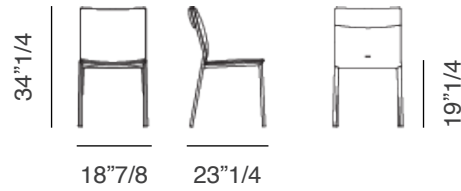

Isabel

Description

Chair with a steel frame completely covered in fabric, synthetic leather or soft leather as per sample card. Cushions in fabric, synthetic leather or soft leather as per sample card. The cover is not removable.

Finishes and materials

Frame: Steel.

Upholstery: Fabric, synthetic leather or soft leather.

(For more specifications, please refer to "Finishes & Materials")

Isabel MI Chair: 18"7/8W x 23"1/4D x 34"1/4H. Seat Height: 19"1/4

Isabel MI Chair H: 18"7/8W x 24"3/8D x 39"3/8H. Seat Height: 19"1/4