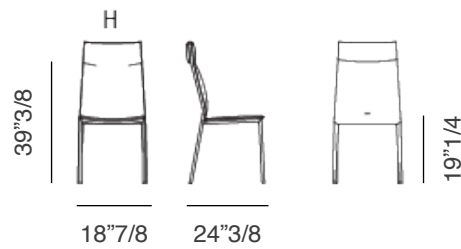

Finishes and materials

Frame: Steel.

Upholstery: Fabric, synthetic leather or soft leather.

(For more specifications, please refer to "Finishes & Materials")

Isabel MI Chair: 18"7/8W x 23"1/4D x 34"1/4H. Seat Height: 19"1/4

Isabel MI Chair H: 18"7/8W x 24"3/8D x 39"3/8H. Seat Height: 19"1/4