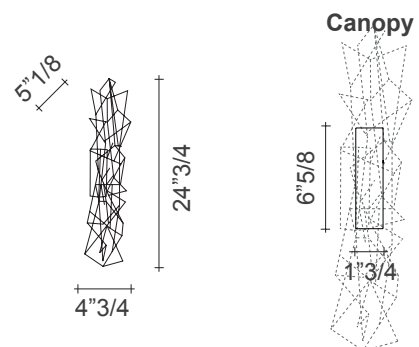

## *Description*

Wall lamp made with an intricate network of intersecting metal nickel lines. Bulbs are not included. Made in Italy.

## *Dimensions*

4"3/4W x 5"1/8D x 24"3/4H

**Canopy:** 1"3/4W x 6"5/8H