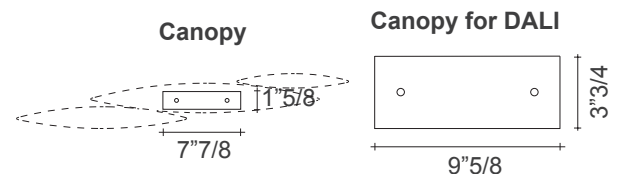

I Lucci Argentati

Design: Dodo Arslan

Description

Wall lamp with diffuser in metal available in two different finishes. Canopy same color as diffuser. Made in Italy.

Light source:

Integrated LED 2x4,5W 1060 lm
CRI 90 2700K or 3000K.
Dimming: DALI system.

Dimensions

34"1/4W x 5"1/2D x 5"1/2H

Canopy: 7"7/8W x 1"5/8D

Canopy for DALI: 9"5/8W x 3"3/4D

Finishes and materials

Diffuser: White polished or brushed polished nickel.

(For more specifications, please refer to "Finishes & Materials")