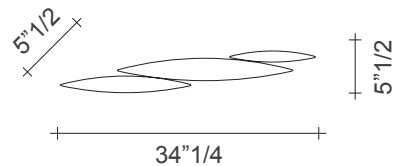

I Lucci Argentati

Design: Dodo Arslan

Description

Wall lamp with diffuser in metal available in two different finishes. Canopy same color as diffuser. Made in Italy.

Light source:

Integrated LED 2x4,5W 1060 lm
CRI 90 2700K or 3000K.
Dimming: DALI system.

Dimensions

34"1/4W x 5"1/2D x 5"1/2H

Canopy: 7"7/8W x 1"5/8D

Canopy for DALI: 9"5/8W x 3"3/4D

Finishes and materials

Diffuser: White polished or brushed polished nickel.

(For more specifications, please refer to "Finishes & Materials")