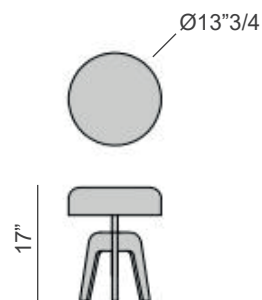

Pileo

Design: Sovrappensiero

Description

Table lamp in solid canaletto walnut and tin-plated shade.
Bulb: 3 x E 14 max 100 W. Suitable for fluorescent and LED bulbs.

Dimensions

Ø13"3/4 x 17"H

Finishes and materials