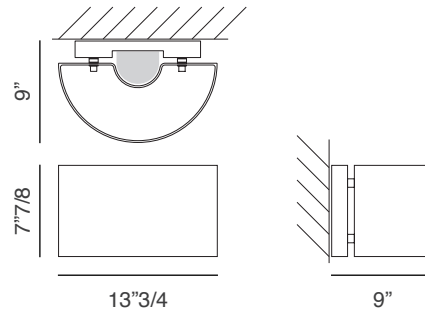

Chimera

Design: Giovanni Barbato

Description

The Chimera table lamp aims to create a transparent body that filters the light while concealing the light bulb at its frosted glass core. The striped version adds an effect that immediately catches the eye. Crystal diffuser and chrome metal details.

Finishes and materials

Details: Chrome metal.

Diffuser: Blown crystal glass.

(For more specifications, please refer to "Finishes & Materials")

Chimera PP G Wall Lamp:
13 3/4W x 9"D x 15 3/4H

2x70W E26

Chimera PP P Wall Lamp:
13 3/4W x 9"D x 7 7/8H