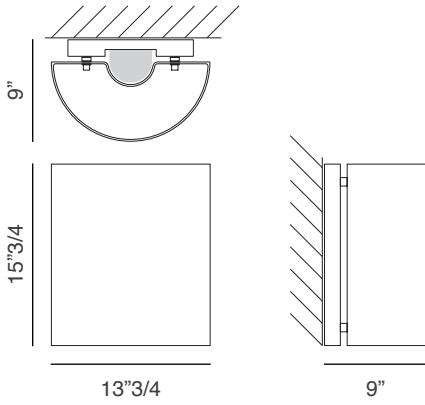

Chimera

Design: Giovanni Barbato

Description

The Chimera table lamp aims to create a transparent body that filters the light while concealing the light bulb at its frosted glass core. The striped version adds an effect that immediately catches the eye. Crystal diffuser and chrome metal details.

Finishes and materials

Details: Chrome metal.

Diffuser: Blown crystal glass.

(For more specifications, please refer to "Finishes & Materials")

Chimera PP G Wall Lamp:
13 3/4W x 9"D x 15 3/4H

2x70W E26

Chimera PP P Wall Lamp:
13 3/4W x 9"D x 7 7/8H