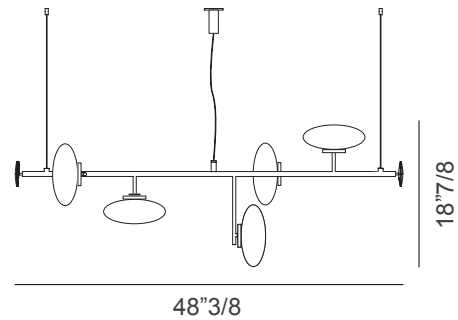

Mami

Design: Umberto Asnago

Description

Suspension lamp with metal structure in graphite matt or brushed bronze. Shade in white blown glass.

Light source:

5x6W LED 3000 K Dimmer TRIAC.
Made in Italy.

Dimensions

48"3/8W x 18"7/8H
5 shades Ø7"7/8

(For more specifications, please refer to "Finishes & Materials")

Finishes and materials

Structure: Graphite matt or brushed bronze.

Shade: White blown glass.