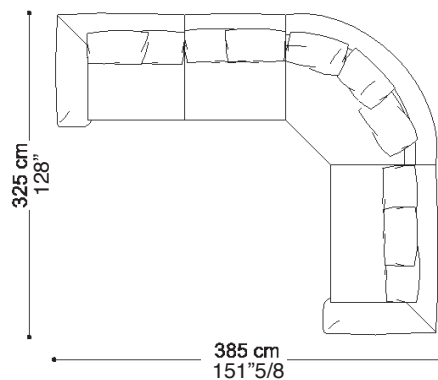

Left terminal unit 51"1/8+ central unit 40" + round corner + right terminal unit 66"7/8
151"5/8W x 128"D x 31"1/2H