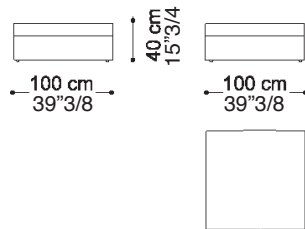

Atollo

Dimensions

Ottoman 39"3/8 x 39"3/8: 39"3/8W X 39"3/8D x 15"3/4H

Island pillow: 39"3/8 x 39"3/8

Box cushion: 23"5/8 x 23"5/8

Left terminal unit 66"7/8 + Chaiselounge right 68"7/8 x 51"1/8: 118"1/8W X 68"7/8D x 31"1/2H

Left chaiselounge unit + right large terminal unit: 124"W X 80"5/8D x 24"3/4H

Ottoman 39"3/8 x 39"3/8
39"3/8W X 39"3/8D x 15"3/4H

Island pillow
39"3/8 x 39"3/8