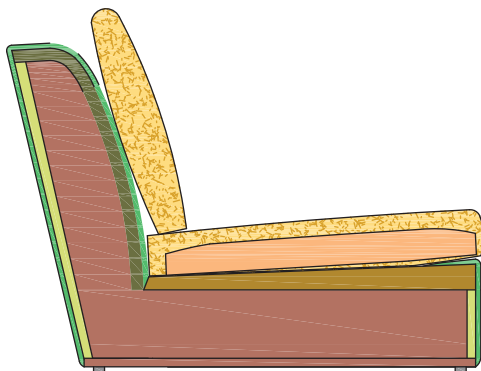

Composition

- Polyurethane 40/TL (6,6 kPa)
- Polyurethane PF 40/M (3,3 kPa)
- Natural goose feather
- Polyester fiber 200 gr/m²
- Polyurethane 40/PH (8,0 kPa)
- Polyurethane T 35/S (3,8 kPa)
- Frame in solid and multilayer wood
- Plastic Feet