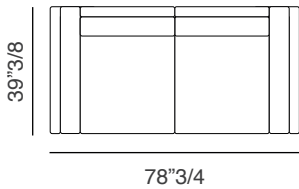

Individual Elements

EL 156