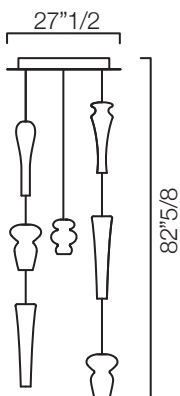

## *Description*

A group of ceiling lamps of great aesthetic impact, characterized by heterogeneity of the glass elements.

A chrome plate, square or rectangular, supports the steel cables along which are suspended elements of various shapes, sizes, and surface: a slender and lively composition that develops in height, up to 82"5/8.

### Dimentions

7254: 47"1/4W x 47"1/4D x 27"1/2H

7251: 27"1/2W x 27"1/2D x 59"H

7253: 47"1/4W x 27"1/2D x 59"H

7255: 47"1/4W x 47"1/4D x 59"H

7250: 27"1/2W x 27"1/2D x 82"5/8H

7252: 47"1/4W x 27"1/2D x 82"5/8H

#### 7252

Code	Bulbs			
	N	Type	W	Switches
7250	4+6	E14	4+5,3 4+5,3	2
7251	4+6	E14	4+5,3 4+5,3	2
7252	7+10	E14	4+5,3 4+5,3	2
7253	7+10	E14	4+5,3 4+5,3	2
7254	12+18	E14	4+5,3 4+5,3	2
7255	12+18	E14	4+5,3 4+5,3	2