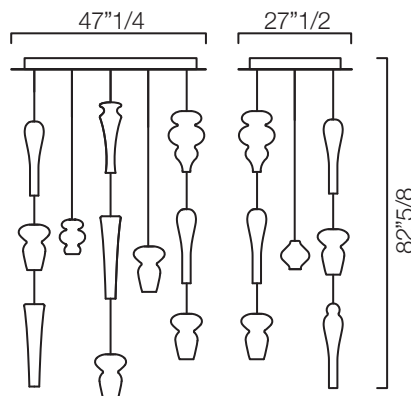

7252

Code	Bulbs			
	N	Type	W	Switches
7250	4+6	E14	4+5,3 4+5,3	2
7251	4+6	E14	4+5,3 4+5,3	2
7252	7+10	E14	4+5,3 4+5,3	2
7253	7+10	E14	4+5,3 4+5,3	2
7254	12+18	E14	4+5,3 4+5,3	2
7255	12+18	E14	4+5,3 4+5,3	2

Finishes and materials

Structure in Murano: White/Crystal or Gold/ Beige Gold.

Canopy in Metal: Chrome finish.

(For more specifications, please refer to "Finishes & Materials")