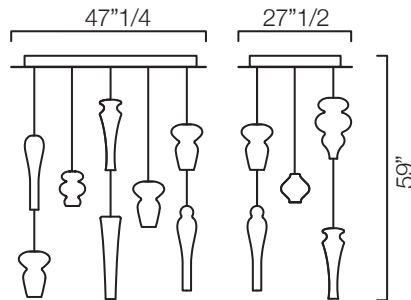

Mazzodromo

Dimentions

7254: 47"1/4W x 47"1/4D x 27"1/2H

7251: 27"1/2W x 27"1/2D x 59"H

7253: 47"1/4W x 27"1/2D x 59"H

7255: 47"1/4W x 47"1/4D x 59"H

7250: 27"1/2W x 27"1/2D x 82"5/8H

7252: 47"1/4W x 27"1/2D x 82"5/8H

7254

7251

7253

7255

7250

7252

Code	Bulbs			
	N	Type	W	Switches
7250	4+6	E14	4+5,3 4+5,3	2
7251	4+6	E14	4+5,3 4+5,3	2
7252	7+10	E14	4+5,3 4+5,3	2
7253	7+10	E14	4+5,3 4+5,3	2
7254	12+18	E14	4+5,3 4+5,3	2
7255	12+18	E14	4+5,3 4+5,3	2

Finishes and materials

Structure in Murano: White/Crystal or Gold/ Beige Gold.

Canopy in Metal: Chrome finish.

(For more specifications, please refer to "Finishes & Materials")