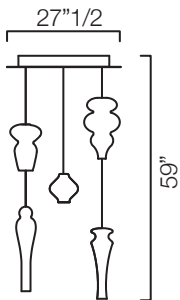

Mazzodromo

Dimentions

7254: 47"1/4W x 47"1/4D x 27"1/2H

7251: 27"1/2W x 27"1/2D x 59"H

7253: 47"1/4W x 27"1/2D x 59"H

7255: 47"1/4W x 47"1/4D x 59"H

7250: 27"1/2W x 27"1/2D x 82"5/8H

7252: 47"1/4W x 27"1/2D x 82"5/8H

7254

7251

7253

7255

7250

7252

Code	Bulbs			
	N	Type	W	Switches
7250	4+6	E14	4+5,3 4+5,3	2
7251	4+6	E14	4+5,3 4+5,3	2
7252	7+10	E14	4+5,3 4+5,3	2
7253	7+10	E14	4+5,3 4+5,3	2
7254	12+18	E14	4+5,3 4+5,3	2
7255	12+18	E14	4+5,3 4+5,3	2

Finishes and materials

Structure in Murano: White/Crystal or Gold/ Beige Gold.

Canopy in Metal: Chrome finish.

(For more specifications, please refer to "Finishes & Materials")