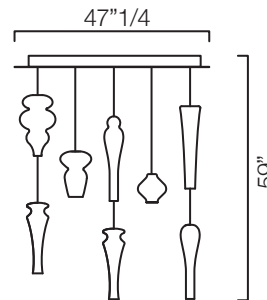

Mazzodromo

Dimentions

7254: 47"1/4W x 47"1/4D x 27"1/2H

7251: 27"1/2W x 27"1/2D x 59"H

7253: 47"1/4W x 27"1/2D x 59"H

7255: 47"1/4W x 47"1/4D x 59"H

7250: 27"1/2W x 27"1/2D x 82"5/8H

7252: 47"1/4W x 27"1/2D x 82"5/8H

7254

7251

7253

7255

7250

7252

Code	Bulbs			
	N	Type	W	Switches
7250	4+6	E14	4+5,3 4+5,3	2
7251	4+6	E14	4+5,3 4+5,3	2
7252	7+10	E14	4+5,3 4+5,3	2
7253	7+10	E14	4+5,3 4+5,3	2
7254	12+18	E14	4+5,3 4+5,3	2
7255	12+18	E14	4+5,3 4+5,3	2

Finishes and materials

Structure in Murano: White/Crystal or Gold/ Beige Gold.

Canopy in Metal: Chrome finish.

(For more specifications, please refer to "Finishes & Materials")