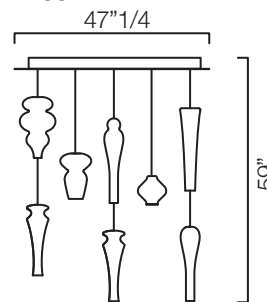

Mazzodromo

Description

A group of ceiling lamps of great aesthetic impact, characterized by heterogeneity of the glass elements.

A chrome plate, square or rectangular, supports the steel cables along which are suspended elements of various shapes, sizes, and surface: a slender and lively composition that develops in height, up to 82"5/8.

LED lighting for both the spots included in the plate and the lights inside the elements.

They are all supplied with the lamp.

Mazzodromo

Dimentions

7254: 47"1/4W x 47"1/4D x 27"1/2H
 7251: 27"1/2W x 27"1/2D x 59"H
 7253: 47"1/4W x 27"1/2D x 59"H
 7255: 47"1/4W x 47"1/4D x 59"H
 7250: 27"1/2W x 27"1/2D x 82"5/8H
 7252: 47"1/4W x 27"1/2D x 82"5/8H

7254

7251

7253

7255

7250

7252

| Code | Bulbs | | | |
|------|-------|------|----------------|----------|
| | N | Type | W | Switches |
| 7250 | 4+6 | E14 | 4+5,3 4+5,3 | 2 |
| 7251 | 4+6 | E14 | 4+5,3 4+5,3 | 2 |
| 7252 | 7+10 | E14 | 4+5,3 4+5,3 | 2 |
| 7253 | 7+10 | E14 | 4+5,3 4+5,3 | 2 |
| 7254 | 12+18 | E14 | 4+5,3 4+5,3 | 2 |
| 7255 | 12+18 | E14 | 4+5,3 4+5,3 | 2 |

Finishes and materials

Structure in Murano: White/Crystal or Gold/ Beige Gold.
 Canopy in Metal: Chrome finish.

(For more specifications, please refer to "Finishes & Materials")