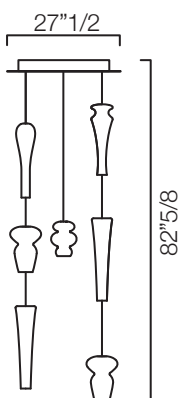

Mazzodromo

Description

A group of ceiling lamps of great aesthetic impact, characterized by heterogeneity of the glass elements.

A chrome plate, square or rectangular, supports the steel cables along which are suspended elements of various shapes, sizes, and surface: a slender and lively composition that develops in height, up to 82"5/8.

LED lighting for both the spots included in the plate and the lights inside the elements.

They are all supplied with the lamp.

Mazzodromo

Dimentions

7254: 47"1/4W x 47"1/4D x 27"1/2H
 7251: 27"1/2W x 27"1/2D x 59"H
 7253: 47"1/4W x 27"1/2D x 59"H
 7255: 47"1/4W x 47"1/4D x 59"H
 7250: 27"1/2W x 27"1/2D x 82"5/8H
 7252: 47"1/4W x 27"1/2D x 82"5/8H

7254

7251

7253

7255

7250

7252

| Code | Bulbs | | | |
|------|-------|------|----------------|----------|
| | N | Type | W | Switches |
| 7250 | 4+6 | E14 | 4+5,3 4+5,3 | 2 |
| 7251 | 4+6 | E14 | 4+5,3 4+5,3 | 2 |
| 7252 | 7+10 | E14 | 4+5,3 4+5,3 | 2 |
| 7253 | 7+10 | E14 | 4+5,3 4+5,3 | 2 |
| 7254 | 12+18 | E14 | 4+5,3 4+5,3 | 2 |
| 7255 | 12+18 | E14 | 4+5,3 4+5,3 | 2 |