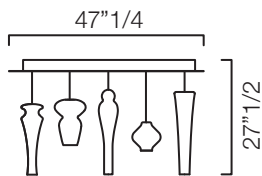

Mazzodromo

Dimentions

7254: 47"1/4W x 47"1/4D x 27"1/2H
7251: 27"1/2W x 27"1/2D x 59"H
7253: 47"1/4W x 27"1/2D x 59"H
7255: 47"1/4W x 47"1/4D x 59"H
7250: 27"1/2W x 27"1/2D x 82"5/8H
7252: 47"1/4W x 27"1/2D x 82"5/8H

7254