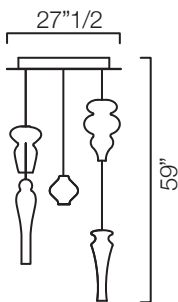

Mazzodromo

Description

A group of ceiling lamps of great aesthetic impact, characterized by heterogeneity of the glass elements.

A chrome plate, square or rectangular, supports the steel cables along which are suspended elements of various shapes, sizes, and surface: a slender and lively composition that develops in height, up to 82"5/8.

LED lighting for both the spots included in the plate and the lights inside the elements.

They are all supplied with the lamp.

Mazzodromo

Dimentions

7254: 47"1/4W x 47"1/4D x 27"1/2H
 7251: 27"1/2W x 27"1/2D x 59"H
 7253: 47"1/4W x 27"1/2D x 59"H
 7255: 47"1/4W x 47"1/4D x 59"H
 7250: 27"1/2W x 27"1/2D x 82"5/8H
 7252: 47"1/4W x 27"1/2D x 82"5/8H

7254

7251

7253

7255

7250

7252

| Code | Bulbs | | | |
|------|-------|------|----------------|----------|
| | N | Type | W | Switches |
| 7250 | 4+6 | E14 | 4+5,3 4+5,3 | 2 |
| 7251 | 4+6 | E14 | 4+5,3 4+5,3 | 2 |
| 7252 | 7+10 | E14 | 4+5,3 4+5,3 | 2 |
| 7253 | 7+10 | E14 | 4+5,3 4+5,3 | 2 |
| 7254 | 12+18 | E14 | 4+5,3 4+5,3 | 2 |
| 7255 | 12+18 | E14 | 4+5,3 4+5,3 | 2 |