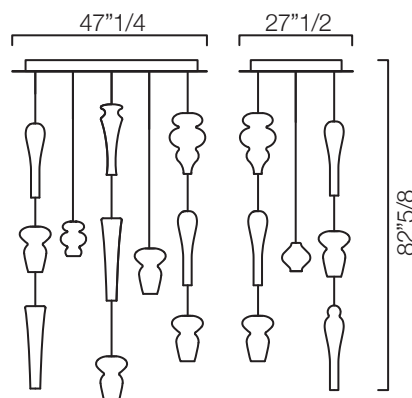

Mazzodromo

Description

A group of ceiling lamps of great aesthetic impact, characterized by heterogeneity of the glass elements.

A chrome plate, square or rectangular, supports the steel cables along which are suspended elements of various shapes, sizes, and surface: a slender and lively composition that develops in height, up to 82"5/8.

LED lighting for both the spots included in the plate and the lights inside the elements.

They are all supplied with the lamp.

Mazzodromo

Dimentions

7254: 47"1/4W x 47"1/4D x 27"1/2H
 7251: 27"1/2W x 27"1/2D x 59"H
 7253: 47"1/4W x 27"1/2D x 59"H
 7255: 47"1/4W x 47"1/4D x 59"H
 7250: 27"1/2W x 27"1/2D x 82"5/8H
 7252: 47"1/4W x 27"1/2D x 82"5/8H

7254

7251

7253

7255

7250

7252

| Code | Bulbs | | | |
|------|-------|------|----------------|----------|
| | N | Type | W | Switches |
| 7250 | 4+6 | E14 | 4+5,3 4+5,3 | 2 |
| 7251 | 4+6 | E14 | 4+5,3 4+5,3 | 2 |
| 7252 | 7+10 | E14 | 4+5,3 4+5,3 | 2 |
| 7253 | 7+10 | E14 | 4+5,3 4+5,3 | 2 |
| 7254 | 12+18 | E14 | 4+5,3 4+5,3 | 2 |
| 7255 | 12+18 | E14 | 4+5,3 4+5,3 | 2 |

Finishes and materials

Structure in Murano: White/Crystal or Gold/ Beige Gold.
 Canopy in Metal: Chrome finish.

(For more specifications, please refer to "Finishes & Materials")