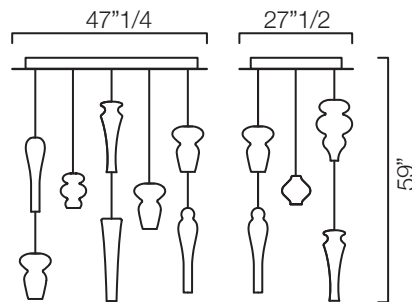

Mazzodromo

Description

A group of ceiling lamps of great aesthetic impact, characterized by heterogeneity of the glass elements.

A chrome plate, square or rectangular, supports the steel cables along which are suspended elements of various shapes, sizes, and surface: a slender and lively composition that develops in height, up to 82"5/8.

LED lighting for both the spots included in the plate and the lights inside the elements.

They are all supplied with the lamp.

Mazzodromo

Dimentions

7254: 47"1/4W x 47"1/4D x 27"1/2H
 7251: 27"1/2W x 27"1/2D x 59"H
 7253: 47"1/4W x 27"1/2D x 59"H
 7255: 47"1/4W x 47"1/4D x 59"H
 7250: 27"1/2W x 27"1/2D x 82"5/8H
 7252: 47"1/4W x 27"1/2D x 82"5/8H

7254

7251

7253

7255

7250

7252

| Code | Bulbs | | | |
|------|-------|------|----------------|----------|
| | N | Type | W | Switches |
| 7250 | 4+6 | E14 | 4+5,3 4+5,3 | 2 |
| 7251 | 4+6 | E14 | 4+5,3 4+5,3 | 2 |
| 7252 | 7+10 | E14 | 4+5,3 4+5,3 | 2 |
| 7253 | 7+10 | E14 | 4+5,3 4+5,3 | 2 |
| 7254 | 12+18 | E14 | 4+5,3 4+5,3 | 2 |
| 7255 | 12+18 | E14 | 4+5,3 4+5,3 | 2 |