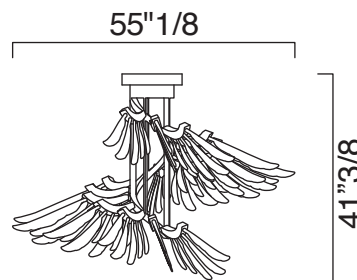

Angel

Description

Suspension Lamp

Angel is a spiral of crystal plumage, which wraps around itself with dynamism and floats in space like a vaporous wing unfolding lightly. Each feather is lit by LED, as well as the ceiling mount – also bright. Its complex structure, in myrrh color metal, is calibrated to support every single feather, diverse from the others in shape, size, and inclination. This suspension lamp is available in two models of different height, and in three different colors. The light sources are included.

Dimensions

Cod.7248: Ø 55"1/8 x 41"3/8H
 Cod.7249: Ø 55"1/8 x 68"7/8H

Bulbs		
N	Type	W
80+1+1 Cod. 7248		1+7+21 1+7+21
135+1+1 Cod. 7249		1+7+21 1+7+21

Cod.7248

Cod.7249

Finishes and materials

Plumage in Murano: Crystal, Cognac or Light Pink finishes.
 Structure in Metal: Myrrh color.