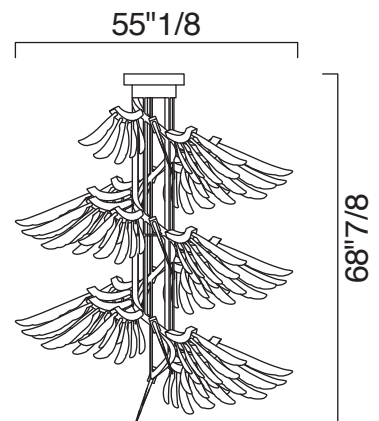

Angel

Description

Suspension Lamp

Angel is a spiral of crystal plumage, which wraps around itself with dynamism and floats in space like a vaporous wing unfolding lightly. Each feather is lit by LED, as well as the ceiling mount – also bright. Its complex structure, in myrrh color metal, is calibrated to support every single feather, diverse from the others in shape, size, and inclination. This suspension lamp is available in two models of different height, and in three different colors. The light sources are included.

Dimensions

Cod.7248: Ø 55"1/8 x 41"3/8H
 Cod.7249: Ø 55"1/8 x 68"7/8H

Bulbs		
N	Type	W
80+1+1 Cod. 7248		1+7+21 1+7+21
135+1+1 Cod. 7249		1+7+21 1+7+21

Cod.7248

Cod.7249

Finishes and materials

Plumage in Murano: Crystal, Cognac or Light Pink finishes.
 Structure in Metal: Myrrh color.