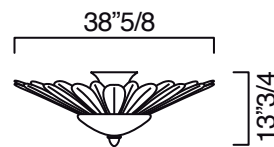

Spade

Description

A ceiling lamp and a wall lamp fixtures featuring the traditional "leaf" element.
Visible metal parts in polished chrome.
Matching with Spade wall lamp.
Available colors: White

Dimensions

Cod. 6744: Ø 30"5/8 x 18"7/8H
(Bulbs: 8+2 X 60/40W)

Cod. 6745: Ø 38"5/8 x 13"3/4H
(Bulbs: 8+3 X 60/40W)

Cod. 6746: Ø 30"5/8 x 39"3/8H
(Bulbs: 9+2 X 60/40W)

Cod. 6743: Ø 38"5/8 x 51"1/8H
(Bulbs: 15+3 X 60/40W)

Cod. 6745

Finishes and materials

Structure in Murano: White.
Canopy in Metal: Polished chrome finish.

(For more specifications, please refer to "Finishes & Materials")