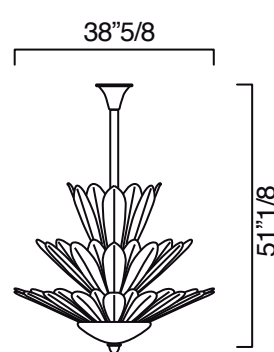

Spade

Description

A ceiling lamp and a wall lamp fixtures featuring the traditional "leaf" element.
 Visible metal parts in polished chrome.
 Matching with Spade wall lamp.
 Available colors: White

Dimensions

Cod. 6744: Ø 30"5/8 x 18"7/8H
 (Bulbs: 8+2 X 60/40W)

Cod. 6745: Ø 38"5/8 x 13"3/4H
 (Bulbs: 8+3 X 60/40W)

Cod. 6746: Ø 30"5/8 x 39"3/8H
 (Bulbs: 9+2 X 60/40W)

Cod. 6743: Ø 38"5/8 x 51"1/8H
 (Bulbs: 15+3 X 60/40W)

Cod. 6744

Cod. 6745

Cod. 6746

Cod. 6743

Finishes and materials

Structure in Murano: White.
 Canopy in Metal: Polished chrome finish.

(For more specifications, please refer to "Finishes & Materials")