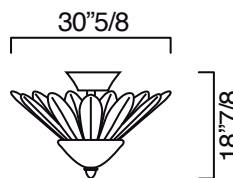

Dimensions

Cod. 6744: Ø 30"5/8 x 18"7/8H
(Bulbs: 8+2 X 60/40W)

Cod. 6745: Ø 38"5/8 x 13"3/4H
(Bulbs: 8+3 X 60/40W)

Cod. 6746: Ø 30"5/8 x 39"3/8H
(Bulbs: 9+2 X 60/40W)

Cod. 6743: Ø 38"5/8 x 51"1/8H
(Bulbs: 15+3 X 60/40W)

Cod. 6744