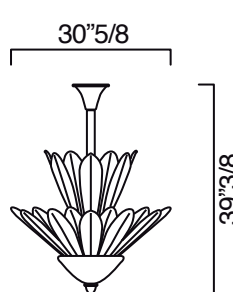

Spade

Description

A ceiling lamp and a wall lamp fixtures featuring the traditional "leaf" element.
 Visible metal parts in polished chrome.
 Matching with Spade wall lamp.
 Available colors: White

Dimensions

Cod. 6744: Ø 30"5/8 x 18"7/8H
 (Bulbs: 8+2 X 60/40W)

Cod. 6745: Ø 38"5/8 x 13"3/4H
 (Bulbs: 8+3 X 60/40W)

Cod. 6746: Ø 30"5/8 x 39"3/8H
 (Bulbs: 9+2 X 60/40W)

Cod. 6743: Ø 38"5/8 x 51"1/8H
 (Bulbs: 15+3 X 60/40W)

Cod. 6744

Cod. 6745

Cod. 6746

Cod. 6743

Finishes and materials

Structure in Murano: White.
 Canopy in Metal: Polished chrome finish.

(For more specifications, please refer to "Finishes & Materials")