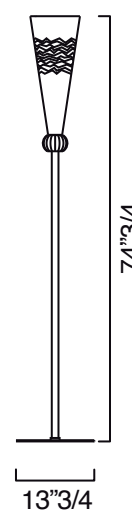

New Rinascimento

Description

Floor lamp

A line of versatile eye-catching lamps that are also standalone interior design features.

The glass shade, available in two sizes, is engraved and sanded.

The crystal "finale" detail typifies the entire collection. Metal parts in polished chrome.

Available lampshade color: Black, White or Pearly green.

Dimensions

Cod.6881: Ø 13"3/4 x 74"3/4H

Cod.6880: Ø 13"3/4 x 74"3/4H

(Bulbs: 1 x 250W)

Cod.6881

Cod.6880

Finishes and materials

Structure in Metal: Polished chrome.

Lampshade in Murano: Black, White or Pearly green.

Details in: Sanded glass.

(For more specifications, please refer to "Finishes & Materials")