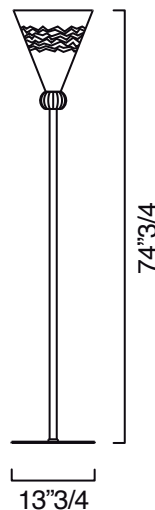

New Rinascimento

Description

Floor lamp

A line of versatile eye-catching lamps that are also standalone interior design features.

The glass shade, available in two sizes, is engraved and sanded.

The crystal "finale" detail typifies the entire collection. Metal parts in polished chrome.

Available lampshade color: Black, White or Pearly green.

Dimensions

Cod.6881: Ø 13"3/4 x 74"3/4H

Cod.6880: Ø 13"3/4 x 74"3/4H

(Bulbs: 1 x 250W)

Cod.6881

Cod.6880

Finishes and materials

Structure in Metal: Polished chrome.

Lampshade in Murano: Black, White or Pearly green.

Details in: Sanded glass.

(For more specifications, please refer to "Finishes & Materials")