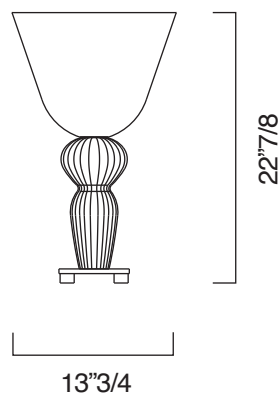

### Description

Table Lamp

This family of table, floor, or suspension lights features a high-profile milky-white or black shade set off by a detail in colored glass with a rib-effect.

Available shade colors: White/Orange, Black/Crystal or White/Crystal.

### Dimensions

Ø 13"3/4 x 22"7/8H

Bulbs			
N	Type	W	Switches
1		150 100	dimmer

Cod.6868