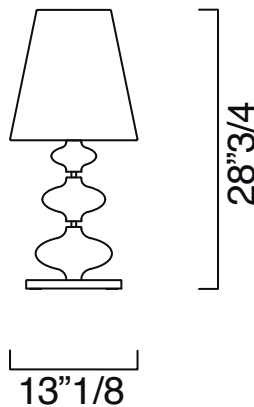

Lampshade: Black or White color.

Dimentions

Ø 13”1/8 x 28”3/4H

Bulbs

N	Type	W	Switches
1		100 60	1

Cod.7056

Finishes and materials

Structure in Murano: Light Pink, Grey or Violet finishes.

Lampshade colors: White or Black.

Base in: Black chrome metal.

(For more specifications, please refer to “Finishes & Materials”)