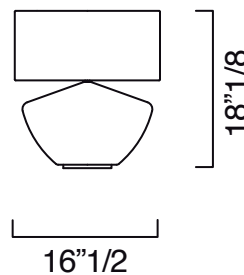

Ikebana

Description

Table Lamp

Tradition marries innovative materials in this collection of lamps.

A white or black sanded glass base is topped with a shade in a high-tech fabric.

Dimensions

6921: Ø 10"1/4 x 15"H

6920: Ø 16"1/2 x 18"1/8H

6919: Ø 16"1/2 x 22"7/8H

Cod.6921

Cod.6920

Cod.6919

Finishes and materials

Structure in: White or Black sanded glass.

Lampshade in: High-tech fabric.