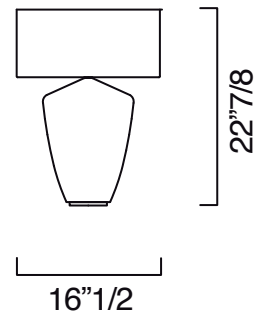

Ikebana

Description

Table Lamp

Tradition marries innovative materials in this collection of lamps.

A white or black sanded glass base is topped with a shade in a high-tech fabric.

Dimensions

6921: Ø 10"1/4 x 15"H

6920: Ø 16"1/2 x 18"1/8H

6919: Ø 16"1/2 x 22"7/8H

Cod.6921

Cod.6920

Cod.6919

Finishes and materials

Structure in: White or Black sanded glass.

Lampshade in: High-tech fabric.