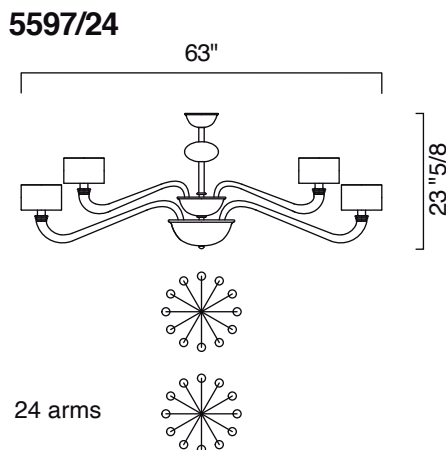

Alexandria

Description

A collection of chandeliers with fabric lampshades. Four models available, whose distinctive sign is the reduced height (18"1/8 for the smallest model up to a maximum of 27"1/2), particularly suitable to illuminate rooms whose height would not allow the use of a "normal" chandelier.

The lampshade is pleated and completely in fabric, in black, white or grey color.

A 2-light wall sconce completes the collection (see Related Products).

Metal parts in black chrome finish.

Made in Italy.

Alexandria

Dimentions

5597/08: Ø 33"1/2 x 18"1/8H
 5597/16: Ø 49"1/4 x 23"5/8H
 5597/24: Ø 63"x 23"5/8H
 5597/30: Ø 63"x 27"1/2H

5597/08: Incandescent 8 x 60W E12. Dimmable.
 5597/16: Incandescent 16 x 60W E12. Dimmable.
 5597/24: Incandescent 24 x 60W E12. Dimmable.
 5597/30: Incandescent 30 x 60W E12. Dimmable.