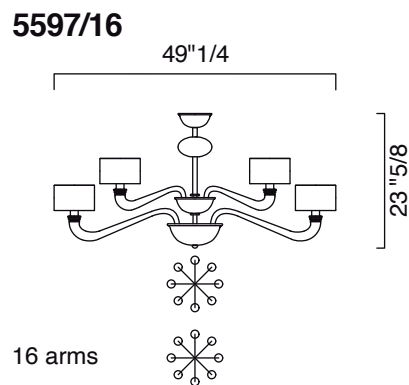

Alexandria

Description

A collection of chandeliers with fabric lampshades. Four models available, whose distinctive sign is the reduced height (18"1/8 for the smallest model up to a maximum of 27"1/2), particularly suitable to illuminate rooms whose height would not allow the use of a "normal" chandelier.

The lampshade is pleated and completely in fabric, in black, white or grey color.

A 2-light wall sconce completes the collection (see Related Products).

Metal parts in black chrome finish.

Made in Italy.

Alexandria

Dimentions

5597/08: Ø 33"1/2 x 18"1/8H
 5597/16: Ø 49"1/4 x 23"5/8H
 5597/24: Ø 63"x 23"5/8H
 5597/30: Ø 63"x 27"1/2H

5597/08: Incandescent 8 x 60W E12. Dimmable.
 5597/16: Incandescent 16 x 60W E12. Dimmable.
 5597/24: Incandescent 24 x 60W E12. Dimmable.
 5597/30: Incandescent 30 x 60W E12. Dimmable.