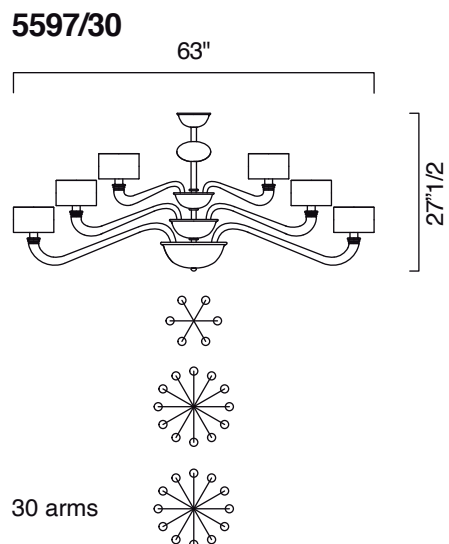

Alexandria

Description

A collection of chandeliers with fabric lampshades. Four models available, whose distinctive sign is the reduced height (18"1/8 for the smallest model up to a maximum of 27"1/2), particularly suitable to illuminate rooms whose height would not allow the use of a "normal" chandelier.

The lampshade is pleated and completely in fabric, in black, white or grey color.

A 2-light wall sconce completes the collection (see Related Products).

Metal parts in black chrome finish.

Made in Italy.

Alexandria

Dimentions

5597/08: Ø 33"1/2 x 18"1/8H
 5597/16: Ø 49"1/4 x 23"5/8H
 5597/24: Ø 63"x 23"5/8H
 5597/30: Ø 63"x 27"1/2H

5597/08: Incandescent 8 x 60W E12. Dimmable.
 5597/16: Incandescent 16 x 60W E12. Dimmable.
 5597/24: Incandescent 24 x 60W E12. Dimmable.
 5597/30: Incandescent 30 x 60W E12. Dimmable.