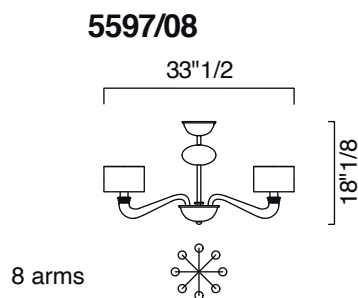

Alexandria

Description

A collection of chandeliers with fabric lampshades. Four models available, whose distinctive sign is the reduced height (18"1/8 for the smallest model up to a maximum of 27"1/2), particularly suitable to illuminate rooms whose height would not allow the use of a "normal" chandelier.

Alexandria

Dimentions

5597/08: Ø 33"1/2 x 18"1/8H
 5597/16: Ø 49"1/4 x 23"5/8H
 5597/24: Ø 63"x 23"5/8H
 5597/30: Ø 63"x 27"1/2H

5597/08: Incandescent 8 x 60W E12. Dimmable.
 5597/16: Incandescent 16 x 60W E12. Dimmable.
 5597/24: Incandescent 24 x 60W E12. Dimmable.
 5597/30: Incandescent 30 x 60W E12. Dimmable.