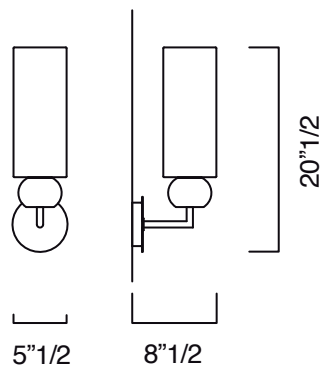

Cod.5627

Finishes and materials

Lampshade color: Beige with details in Gold.

Sphere colors: Gold Black, Gold Green or Gold.

Structure in metal: Gold-plated finish.

(For more specifications, please refer to "Finishes & Materials")