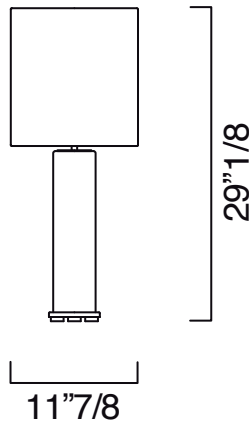

The fitting is chromed, wiring and switches are transparent.

Available colors: Liquid Ciltron, Liquid Orange, Grey.

Dimensions

Ø 11”7/8 x 29”1/8H

Bulbs: 1 x 100W

Cod.6980

Finishes and materials

Structure in: Liquid Ciltron, Liquid Orange or Grey finish.