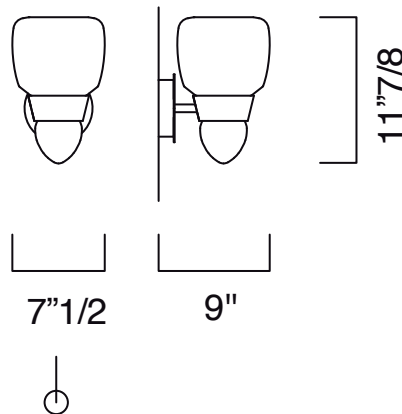

Isik

Description

Wall Lamp

A wall lamp that acts as a counterpart to the more slender Torvik.

Beige gold bowl and an end-decoration of the same color, joined together.

The metal parts are gold-plated.

Available colors: beige gold or pearly gold.

Dimensions

7"1/2W x 9"D x 11"7/8H

Bulbs: 1 x 60W

Cod.5655

Finishes and materials

Structure in metal: Gold-plated finish.

Lampshade in: Beige gold or Pearly gold.

(For more specifications, please refer to "Finishes & Materials")