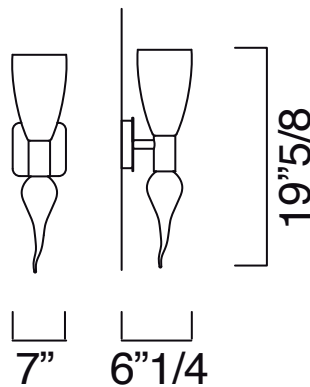

It is made up of a single-light wall fixture and two suspension lamps with eight lamps, but of different heights.

Dimentions

7"W x 6"1/4D x 19"5/8H
(Bulbs: 1 x 60W)

Cod.5664

Finishes and materials

Lampshade in Murano: Beige Gold.
Structure in Metal: Gold-plated.