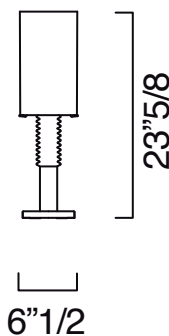

My Marilyn

Description

Table lamp
Diffuser made of white glass and precious rock crystals that, like bracelets, wrap around the base of the lamp, almost like the arm of a movie star.
Two table- and one floor-lamp are available.
Metal parts painted opaque black.
Available colors: White/Crystal.

Dimensions

Cod.6997: Ø 6"1/2 x 23"5/8H
Cod.6998: Ø 9"1/4 x 32"5/8H
(Bulbs: 1 x 100W)

Cod.6997

Cod.6998

Finishes and materials

Structure in Metal: Painted in opaque black.
Lampshade in: White glass.
Details in: Precious rock crystals.