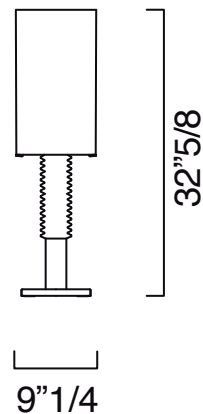

My Marilyn

Description

Table lamp
Diffuser made of white glass and precious rock crystals that, like bracelets, wrap around the base of the lamp, almost like the arm of a movie star.
Two table- and one floor-lamp are available.
Metal parts painted opaque black.
Available colors: White/Crystal.

Dimensions

Cod.6997: Ø 6"1/2 x 23"5/8H
Cod.6998: Ø 9"1/4 x 32"5/8H
(Bulbs: 1 x 100W)

Cod.6997

Cod.6998

Finishes and materials

Structure in Metal: Painted in opaque black.
Lampshade in: White glass.
Details in: Precious rock crystals.