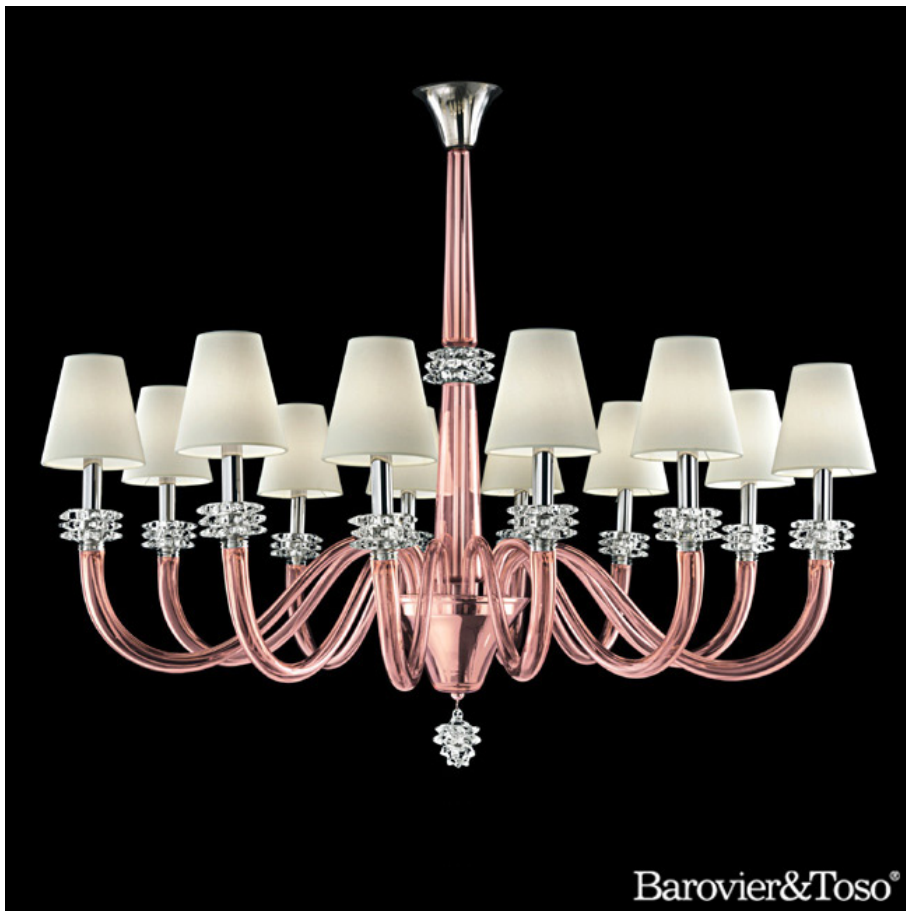

## *Description*

A family of chandeliers in soft colors, where chunky crystal cylinders reflect and refract the light to dramatic effect.

Shades supplied either black or white, with polished chrome metal details.

Available Murano colors: Crystal, Grey, Light Pink, Violet, Liquid citron, Caramel, Gold or Galvanized Gold.

Shades: White, Black or Brown.