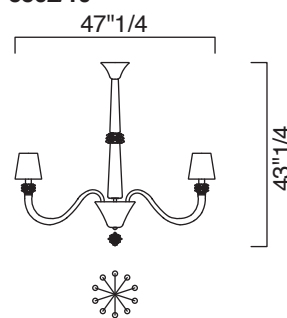

Amsterdam

Dimensions

5562/02: 18"5/8W x 9"7/8D x 21"1/4H (Bulbs: 2 x 60W)

5562/05: Ø 34"1/4 x 31"1/2H (Bulbs: 5 x 60W)

5562/08: Ø 41"3/4 x 37"3/8H (Bulbs: 8 x 60W)

5562/10: Ø 47"1/4 x 43"1/4H (Bulbs: 10 x 60W)

5562/14: Ø 54"3/8 x 54"3/8H (Bulbs: 14 x 60W)

5562/18: Ø 54"3/8 x 59"H (Bulbs: 18 x 60W)

5562/24: Ø 63" x 74"3/4H (Bulbs: 24 x 60W)

5562/02

5562/05

5562/08

5562/10

5562/14

5562/18

5562/24

Finishes and materials

Structure in Murano: Crystal, Grey, Light Pink, Violet, Liquid citron, Caramel, Gold or Galvanized Gold finishes.

Lampshade in Fabric: Black, White or Brown colors.

(For more specifications, please refer to "Finishes & Materials")