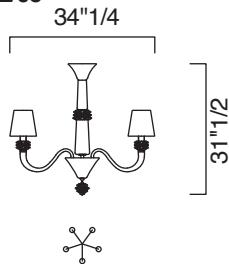

Amsterdam

Dimensions

5562/02: 18"5/8W x 9"7/8D x 21"1/4H (Bulbs: 2 x 60W)

5562/05: Ø 34"1/4 x 31"1/2H (Bulbs: 5 x 60W)

5562/08: Ø 41"3/4 x 37"3/8H (Bulbs: 8 x 60W)

5562/10: Ø 47"1/4 x 43"1/4H (Bulbs: 10 x 60W)

5562/14: Ø 54"3/8 x 54"3/8H (Bulbs: 14 x 60W)

5562/18: Ø 54"3/8 x 59"H (Bulbs: 18 x 60W)

5562/24: Ø 63" x 74"3/4H (Bulbs: 24 x 60W)

5562/02

5562/05

5562/08

5562/10

5562/14

5562/18

5562/24

Finishes and materials

Structure in Murano: Crystal, Grey, Light Pink, Violet, Liquid citron, Caramel, Gold or Galvanized Gold finishes.

Lampshade in Fabric: Black, White or Brown colors.

(For more specifications, please refer to "Finishes & Materials")