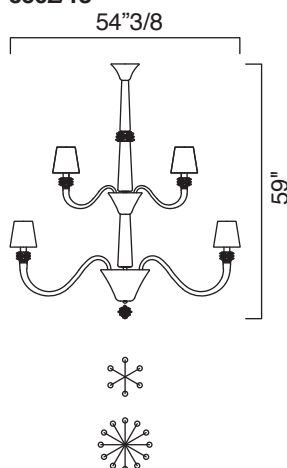

Amsterdam

Dimensions

5562/02: 18"5/8W x 9"7/8D x 21"1/4H (Bulbs: 2 x 60W)

5562/05: Ø 34"1/4 x 31"1/2H (Bulbs: 5 x 60W)

5562/08: Ø 41"3/4 x 37"3/8H (Bulbs: 8 x 60W)

5562/10: Ø 47"1/4 x 43"1/4H (Bulbs: 10 x 60W)

5562/14: Ø 54"3/8 x 54"3/8H (Bulbs: 14 x 60W)

5562/18: Ø 54"3/8 x 59"H (Bulbs: 18 x 60W)

5562/24: Ø 63" x 74"3/4H (Bulbs: 24 x 60W)

5562/02

5562/05

5562/08

5562/10

5562/14

5562/18

5562/24

Finishes and materials

Structure in Murano: Crystal, Grey, Light Pink, Violet, Liquid citron, Caramel, Gold or Galvanized Gold finishes.

Lampshade in Fabric: Black, White or Brown colors.

(For more specifications, please refer to "Finishes & Materials")