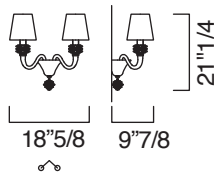

Amsterdam

Dimensions

5562/02: 18"5/8W x 9"7/8D x 21"1/4H (Bulbs: 2 x 60W)

5562/05: Ø 34"1/4 x 31"1/2H (Bulbs: 5 x 60W)

5562/08: Ø 41"3/4 x 37"3/8H (Bulbs: 8 x 60W)

5562/10: Ø 47"1/4 x 43"1/4H (Bulbs: 10 x 60W)

5562/14: Ø 54"3/8 x 54"3/8H (Bulbs: 14 x 60W)

5562/18: Ø 54"3/8 x 59"H (Bulbs: 18 x 60W)

5562/24: Ø 63" x 74"3/4H (Bulbs: 24 x 60W)

5562/02