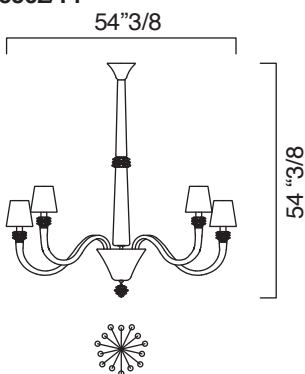

Amsterdam

Dimensions

5562/02: 18"5/8W x 9"7/8D x 21"1/4H (Bulbs: 2 x 60W)

5562/05: Ø 34"1/4 x 31"1/2H (Bulbs: 5 x 60W)

5562/08: Ø 41"3/4 x 37"3/8H (Bulbs: 8 x 60W)

5562/10: Ø 47"1/4 x 43"1/4H (Bulbs: 10 x 60W)

5562/14: Ø 54"3/8 x 54"3/8H (Bulbs: 14 x 60W)

5562/18: Ø 54"3/8 x 59"H (Bulbs: 18 x 60W)

5562/24: Ø 63" x 74"3/4H (Bulbs: 24 x 60W)

5562/02

5562/05

5562/08

5562/10

5562/14

5562/18

5562/24

Finishes and materials

Structure in Murano: Crystal, Grey, Light Pink, Violet, Liquid citron, Caramel, Gold or Galvanized Gold finishes.

Lampshade in Fabric: Black, White or Brown colors.

(For more specifications, please refer to "Finishes & Materials")