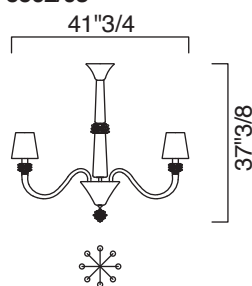

Amsterdam

Dimensions

5562/02: 18"5/8W x 9"7/8D x 21"1/4H (Bulbs: 2 x 60W)

5562/05: Ø 34"1/4 x 31"1/2H (Bulbs: 5 x 60W)

5562/08: Ø 41"3/4 x 37"3/8H (Bulbs: 8 x 60W)

5562/10: Ø 47"1/4 x 43"1/4H (Bulbs: 10 x 60W)

5562/14: Ø 54"3/8 x 54"3/8H (Bulbs: 14 x 60W)

5562/18: Ø 54"3/8 x 59"H (Bulbs: 18 x 60W)

5562/24: Ø 63" x 74"3/4H (Bulbs: 24 x 60W)

5562/02

5562/05

5562/08

5562/10

5562/14

5562/18

5562/24

Finishes and materials

Structure in Murano: Crystal, Grey, Light Pink, Violet, Liquid citron, Caramel, Gold or Galvanized Gold finishes.

Lampshade in Fabric: Black, White or Brown colors.

(For more specifications, please refer to "Finishes & Materials")