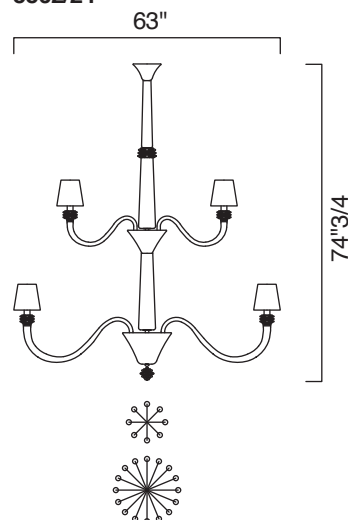

5562/24

Finishes and materials

Structure in Murano: Crystal, Grey, Light Pink, Violet, Liquid citron, Caramel, Gold or Galvanized Gold finishes.

Lampshade in Fabric: Black, White or Brown colors.

(For more specifications, please refer to "Finishes & Materials")