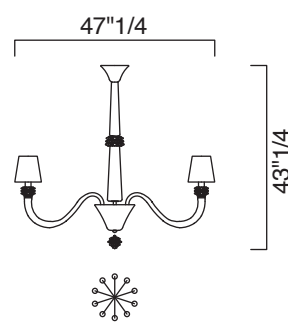

This stunning Italian Lighting is a luxury work of art. An impeccable Murano chandelier, handcrafted by the best artisans.

Made in Italy.

Amsterdam

Dimensions

5562/05: Ø 34"1/4 x 31"1/2H (Incandescent Bulbs: 5 x 60W E12 Dimmable)

5562/08: Ø 41"3/4 x 37"3/8H (Incandescent Bulbs: 8 x 60W E12 Dimmable)

5562/10: Ø 47"1/4 x 43"1/4H (Incandescent Bulbs: 10 x 60W E12 Dimmable)

5562/14: Ø 54"3/8 x 54"3/8H (Incandescent Bulbs: 14 x 60W E12 Dimmable)

5562/18: Ø 54"3/8 x 59"H (Incandescent Bulbs: 18 x 60W E12 Dimmable)

5562/24: Ø 63" x 74"3/4H (Incandescent Bulbs: 24 x 60W E12 Dimmable)

5562/05

5562/08

5562/10

5562/14

5562/18

5562/24