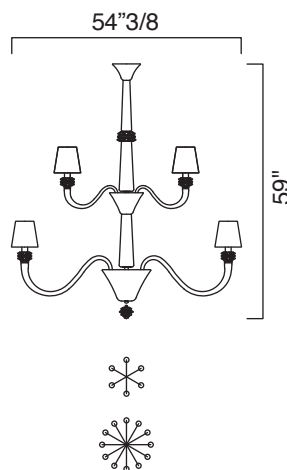

This stunning Italian Lighting is a luxury work of art. An impeccable Murano chandelier, handcrafted by the best artisans.

Made in Italy.

Amsterdam

Dimensions

5562/05: Ø 34"1/4 x 31"1/2H (Incandescent Bulbs: 5 x 60W E12 Dimmable)

5562/08: Ø 41"3/4 x 37"3/8H (Incandescent Bulbs: 8 x 60W E12 Dimmable)

5562/10: Ø 47"1/4 x 43"1/4H (Incandescent Bulbs: 10 x 60W E12 Dimmable)

5562/14: Ø 54"3/8 x 54"3/8H (Incandescent Bulbs: 14 x 60W E12 Dimmable)

5562/18: Ø 54"3/8 x 59"H (Incandescent Bulbs: 18 x 60W E12 Dimmable)

5562/24: Ø 63" x 74"3/4H (Incandescent Bulbs: 24 x 60W E12 Dimmable)

5562/05

5562/08

5562/10

5562/14

5562/18

5562/24