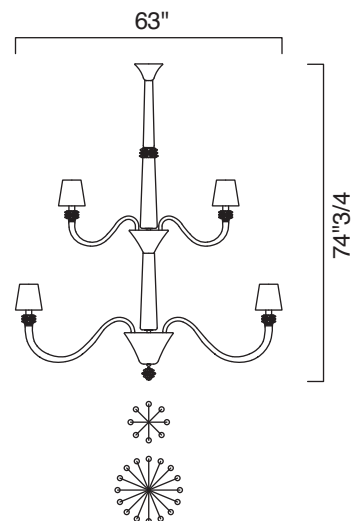

This stunning Italian Lighting is a luxury work of art. An impeccable Murano chandelier, handcrafted by the best artisans.

Made in Italy.

Amsterdam

Dimensions

5562/05: Ø 34"1/4 x 31"1/2H (Incandescent Bulbs: 5 x 60W E12 Dimmable)

5562/08: Ø 41"3/4 x 37"3/8H (Incandescent Bulbs: 8 x 60W E12 Dimmable)

5562/10: Ø 47"1/4 x 43"1/4H (Incandescent Bulbs: 10 x 60W E12 Dimmable)

5562/14: Ø 54"3/8 x 54"3/8H (Incandescent Bulbs: 14 x 60W E12 Dimmable)

5562/18: Ø 54"3/8 x 59"H (Incandescent Bulbs: 18 x 60W E12 Dimmable)

5562/24: Ø 63" x 74"3/4H (Incandescent Bulbs: 24 x 60W E12 Dimmable)

5562/05

5562/08

5562/10

5562/14

5562/18

5562/24