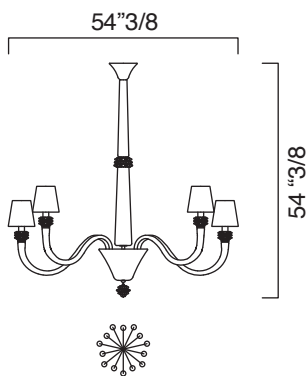

This stunning Italian Lighting is a luxury work of art. An impeccable Murano chandelier, handcrafted by the best artisans.

Made in Italy.

Amsterdam

Dimensions

5562/05: Ø 34"1/4 x 31"1/2H (Incandescent Bulbs: 5 x 60W E12 Dimmable)

5562/08: Ø 41"3/4 x 37"3/8H (Incandescent Bulbs: 8 x 60W E12 Dimmable)

5562/10: Ø 47"1/4 x 43"1/4H (Incandescent Bulbs: 10 x 60W E12 Dimmable)

5562/14: Ø 54"3/8 x 54"3/8H (Incandescent Bulbs: 14 x 60W E12 Dimmable)

5562/18: Ø 54"3/8 x 59"H (Incandescent Bulbs: 18 x 60W E12 Dimmable)

5562/24: Ø 63" x 74"3/4H (Incandescent Bulbs: 24 x 60W E12 Dimmable)

5562/05

5562/08

5562/10

5562/14

5562/18

5562/24