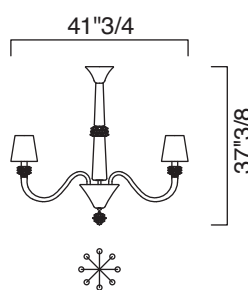

This stunning Italian Lighting is a luxury work of art. An impeccable Murano chandelier, handcrafted by the best artisans.

Made in Italy.

Amsterdam

Dimensions

5562/05: Ø 34"1/4 x 31"1/2H (Incandescent Bulbs: 5 x 60W E12 Dimmable)

5562/08: Ø 41"3/4 x 37"3/8H (Incandescent Bulbs: 8 x 60W E12 Dimmable)

5562/10: Ø 47"1/4 x 43"1/4H (Incandescent Bulbs: 10 x 60W E12 Dimmable)

5562/14: Ø 54"3/8 x 54"3/8H (Incandescent Bulbs: 14 x 60W E12 Dimmable)

5562/18: Ø 54"3/8 x 59"H (Incandescent Bulbs: 18 x 60W E12 Dimmable)

5562/24: Ø 63" x 74"3/4H (Incandescent Bulbs: 24 x 60W E12 Dimmable)

5562/05

5562/08

5562/10

5562/14

5562/18

5562/24