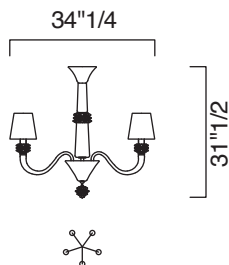

This stunning Italian Lighting is a luxury work of art. An impeccable Murano chandelier, handcrafted by the best artisans.

Made in Italy.

Amsterdam

Dimensions

5562/05: Ø 34"1/4 x 31"1/2H (Incandescent Bulbs: 5 x 60W E12 Dimmable)

5562/08: Ø 41"3/4 x 37"3/8H (Incandescent Bulbs: 8 x 60W E12 Dimmable)

5562/10: Ø 47"1/4 x 43"1/4H (Incandescent Bulbs: 10 x 60W E12 Dimmable)

5562/14: Ø 54"3/8 x 54"3/8H (Incandescent Bulbs: 14 x 60W E12 Dimmable)

5562/18: Ø 54"3/8 x 59"H (Incandescent Bulbs: 18 x 60W E12 Dimmable)

5562/24: Ø 63" x 74"3/4H (Incandescent Bulbs: 24 x 60W E12 Dimmable)

5562/05

5562/08

5562/10

5562/14

5562/18

5562/24