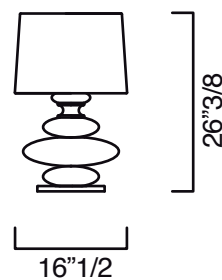

Pigalle

Description

A table lamp with a lavish central body with soft-shape elements that are wrought using different techniques, on top of a chromed base.

An oversized version is available.

The lampshade comes with an upper plexiglas shield, for an even better light diffusion.

Four chandeliers, two wall lamps, two suspensions and two ceiling lamps are part of the same collection.

Available color: White/Crystal

Lampshade color: White or Black.

Dimensions

5677: Ø 21"5/8 x 39"3/8H

5678: Ø 16"1/2 x 26"3/8H

(Bulb: 3 x 60W)

Cod.5677

Cod.5678

Finishes and materials

Structure in Murano: White and Crystal finishes.

Details in: Chrome finish.

(For more specifications, please refer to "Finishes & Materials")