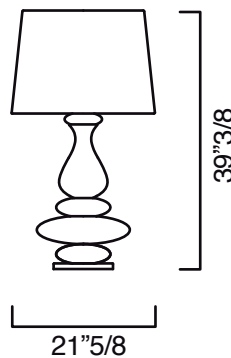

Pigalle

Description

A table lamp with a lavish central body with soft-shape elements that are wrought using different techniques, on top of a chromed base.

An oversized version is available.

The lampshade comes with an upper plexiglas shield, for an even better light diffusion.

Four chandeliers, two wall lamps, two suspensions and two ceiling lamps are part of the same collection.

Available color: White/Crystal

Lampshade color: White or Black.

Dimensions

5677: Ø 21"5/8 x 39"3/8H

5678: Ø 16"1/2 x 26"3/8H

(Bulb: 3 x 60W)

Cod.5677

Cod.5678

Finishes and materials

Structure in Murano: White and Crystal finishes.

Details in: Chrome finish.

(For more specifications, please refer to "Finishes & Materials")