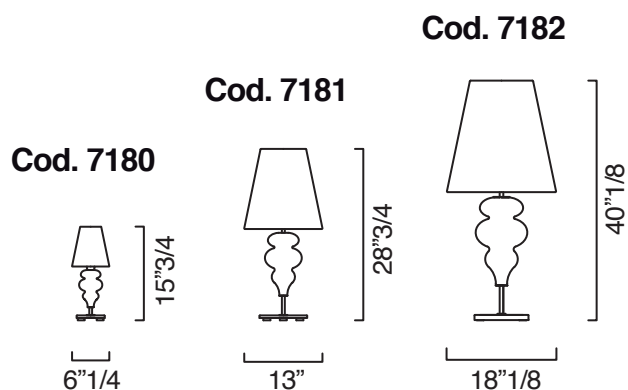

### Description

A table lamp that comes in three different heights and in six colors, the ideal companion to the Ran Side and Ran Front walls of light. The lampshades are in textile and the metal parts are chromium-plated.

### Dimensions

7180: Ø 6"1/4 x 15"3/4H  
(Bulbs: 1 x 60W)  
7181: Ø 13" x 28"3/4H  
(Bulbs: 1 x 100W)  
7182: Ø 18"1/8 x 40"1/8H  
(Bulbs: 1 x 100W)