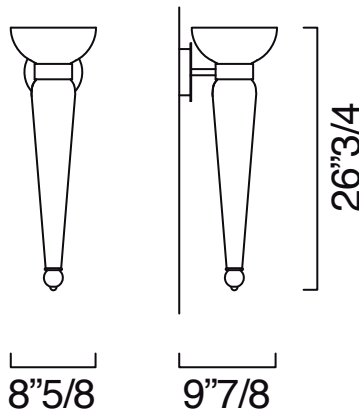

Torvik

Description

Wall Lamp

Classically-shaped, almost Greek: a beige gold bowl and an end-decoration of the same color, joined together by a Doric-inspired stretched stem.

The metal parts are gold-plated.

Dimensions

8"5/8W x 9"7/8D x 26"3/4H
(Bulbs: 1 X 100W)

Cod. 5656

Finishes and materials

Structure in Murano: Beige Gold or Pearly gold/gold.
Details in Metal: Gold-plated finish.

(For more specifications, please refer to "Finishes & Materials")